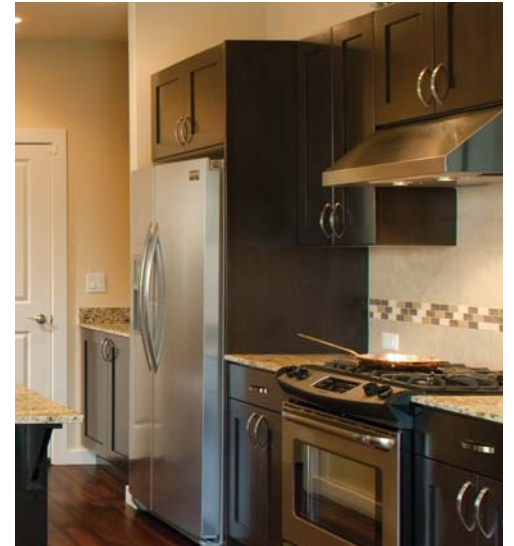

BENNETT[®]

Homes

Luxury
INCLUSIONS

WOODDALE
AT FAIRWOOD

INDOOR ELEGANCE

- Fireplaces**
 Instant ambiance: Comfortwise Gas 35"
 Fireplace with mantel and 12" tile surround
- Hardwood Flooring**
 Attractive timber-look flooring by Kentwood
 on main floor
- Staircases**
 Dramatic open rail staircase with Hemlock Stained handrail
 and white painted balusters on main floor with Safetywise
 half walls on upper staircases and exposed lofts
- Designer Lighting**
 Designer lighting fixtures throughout home
- Extra Features**
 Stain resistant carpet with "French tucked" application,
 comfort-wise carpet pad, chrome lever door handles, Decora
 rocker switches, phone/cable throughout, 95% efficient gas
 furnace with programmable thermostat

GOURMET KITCHEN

- ✓ **4 Piece Kitchen**
Frigidaire gourmet series 30" gas range with extra large capacity oven and under cabinet range hood, large capacity energy star dishwasher, 27" 10 level, built-in microwave - all in stainless steel
- ✓ **Kitchen Faucet:**
Grohe Ladylux pull down spray faucet in chrome
- ✓ **Kitchen Sink**
Double basin undermount sink in stainless steel
- ✓ **Cabinets**
Alder 3" wide sill and rail with shallow recessed center panel. European frameless full overlay doors with 36" upper cabinets with Soft Close doors and drawers
- ✓ **Counter Tops**
Granite slab on all counter tops including island, with polished one dimensional edge
- ✓ **Backsplash**
Full height tile backsplash; set square with accent strip
- ✓ **Extra Features**
Entertainment ready kitchen islands, Butlers pantry and specialty cabinets