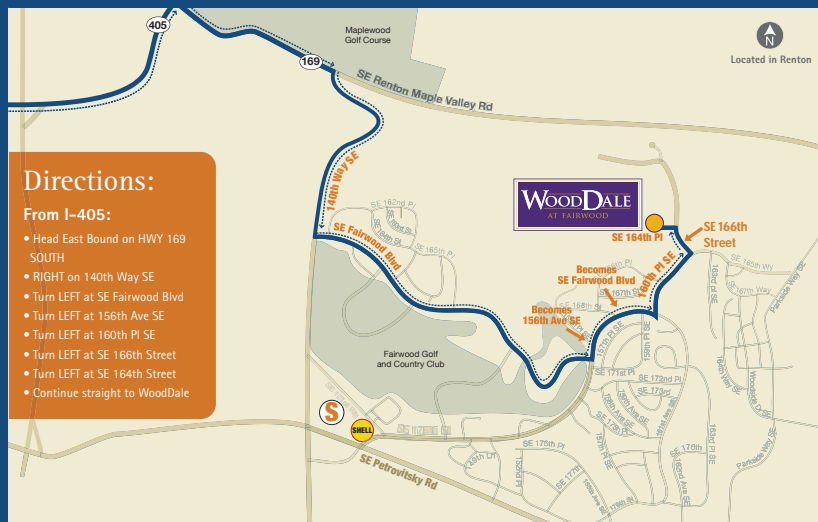

All you need to do is move in and start enjoying your new home.

Bennett Homes at WoodDale in Fairwood

For further information please contact
Ava Brown at 425-442-5353
15938 SE 164th Pl, Renton

www.bennetthomes.com