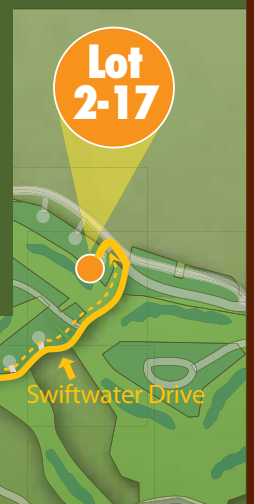

## Directions from Suncadia Village:

- Follow Suncadia Trail East
- Turn LEFT on Swiftwater Dr.
- Showcase home will be on the LEFT side, near the corner of Swiftwater Drive and Coal Mine Way.
- Look for lot 2-17!