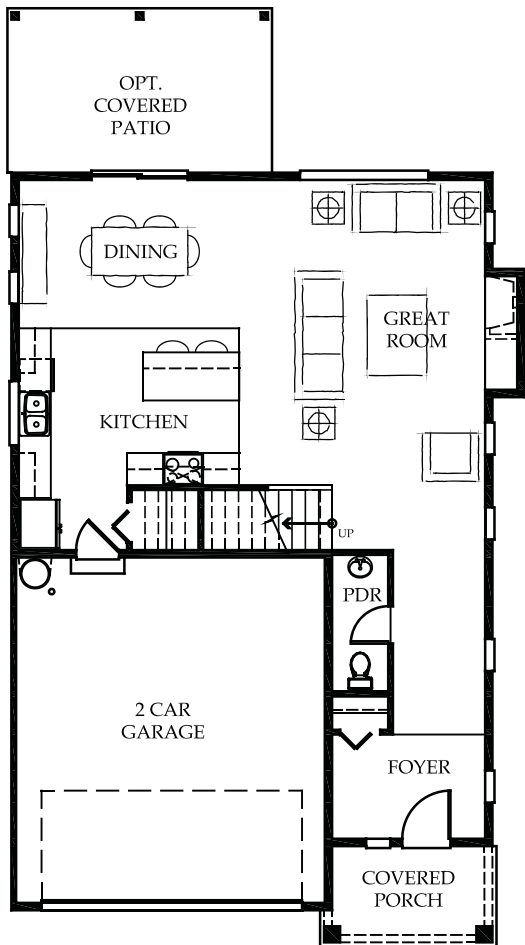

A

2178 Square Feet, 4 bedroom, 2.5 baths, spacious, open, main floor design with great room, utility room on second floor, 2 car garage

Main Floor

Upper Floor

Optional Loft