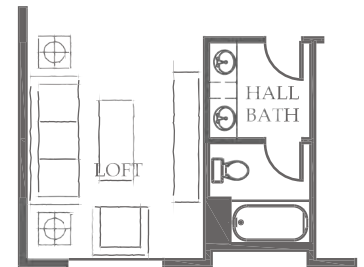

A

2178 Square Feet, 4 bedroom, 2.5 baths, spacious, open, main floor design with great room, utility room on second floor, 2 car garage

Main Floor

Upper Floor

Optional Loft