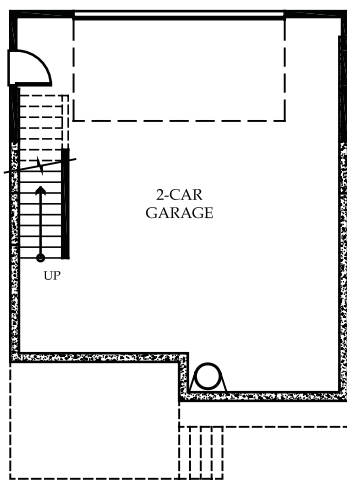

Willow

2217 Square Feet, 4 Large Bedrooms, 3.25 Baths, Utility Up, Great Room with Corner Fireplace, Spacious Gourmet Kitchen, 2 Car Garage, Covered Porch

Lower Floor

Main Floor

Upper Floor

Top Floor