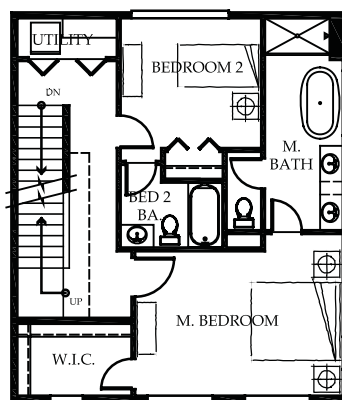

Willow

2217 Square Feet, 4 Large Bedrooms, 3.25 Baths, Utility Up, Great Room with Corner Fireplace, Spacious Gourmet Kitchen, 2 Car Garage, Covered Porch

Lower Floor

Main Floor

Upper Floor

Top Floor