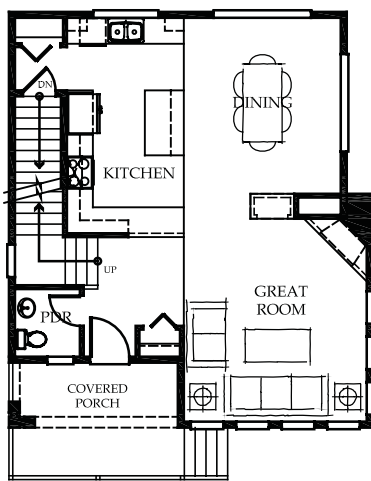

Willow

2217 Square Feet, 4 Large Bedrooms, 3.25 Baths, Utility Up, Great Room with Corner Fireplace, Spacious Gourmet Kitchen, 2 Car Garage, Covered Porch

Lower Floor

Main Floor

Upper Floor

Top Floor