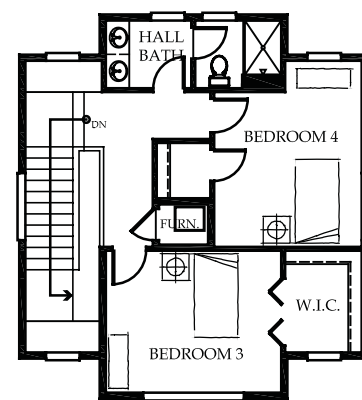

Willow

2217 Square Feet, 4 Large Bedrooms, 3.25 Baths, Utility Up, Great Room with Corner Fireplace, Spacious Gourmet Kitchen, 2 Car Garage, Covered Porch

Lower Floor

Main Floor

Upper Floor

Top Floor