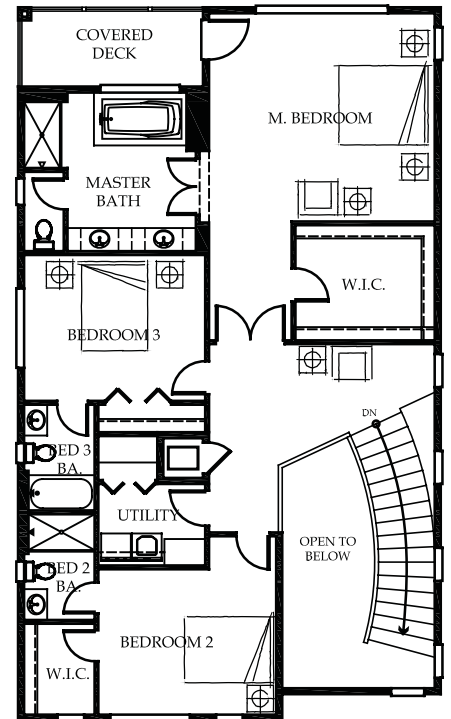

WEST HIGHLANDS PARK

On the Ridge

**NEW
PLAN!**

A

B

Medina

4,031 Square Feet, 5 Bedrooms, 2 Car Garage, 4 Baths, Recreation Room,
Covered Decks with Views of Lake Sammamish

Lower Floor

Main Floor

Upper Floor

BENNETT
Homes

Bennett Homes reserves the right to modify plans, designs, materials and specifications without prior notice. Photos used in this piece do not necessarily represent final product. Please consult our sales representative for clarifications and additional information.