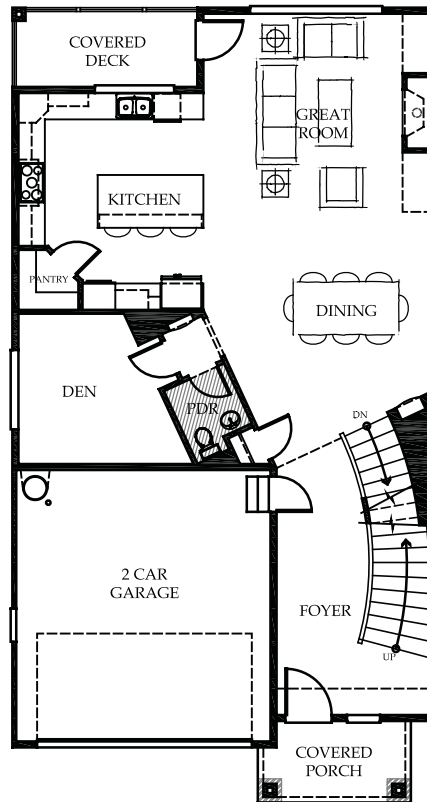

WEST HIGHLANDS PARK

On the Ridge

**NEW
PLAN!**

A

B

Medina

4,031 Square Feet, 5 Bedrooms, 2 Car Garage, 4 Baths, Recreation Room,
Covered Decks with Views of Lake Sammamish

Lower Floor

Main Floor

Upper Floor

BENNETT
Homes

Bennett Homes reserves the right to modify plans, designs, materials and specifications without prior notice. Photos used in this piece do not necessarily represent final product. Please consult our sales representative for clarifications and additional information.