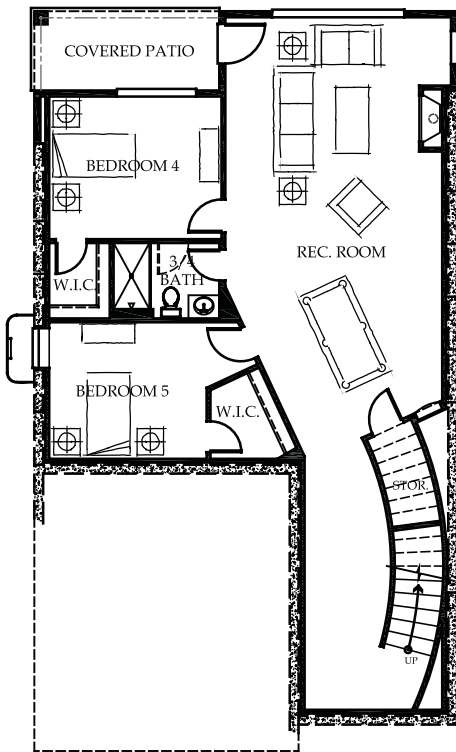

WEST HIGHLANDS PARK

On the Ridge

**NEW
PLAN!**

A

B

Medina

4,031 Square Feet, 5 Bedrooms, 2 Car Garage, 4 Baths, Recreation Room,
Covered Decks with Views of Lake Sammamish

Lower Floor

Main Floor

Upper Floor

BENNETT
Homes

Bennett Homes reserves the right to modify plans, designs, materials and specifications without prior notice. Photos used in this piece do not necessarily represent final product. Please consult our sales representative for clarifications and additional information.