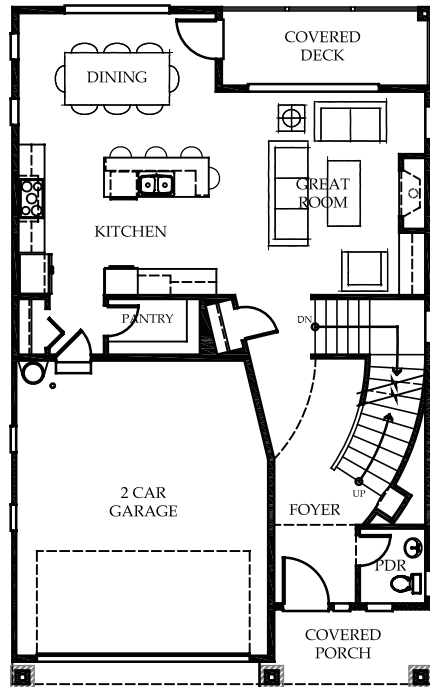

WEST HIGHLANDS PARK

On the Ridge

**NEW
PLAN!**

A

B

Laurelhurst

3,324 Square Feet, 4 Bedrooms, 2 Car Garage, 3.25 Baths, Recreation Room,
Covered Decks with Views of Lake Sammamish

Lower Floor

Main Floor

Upper Floor