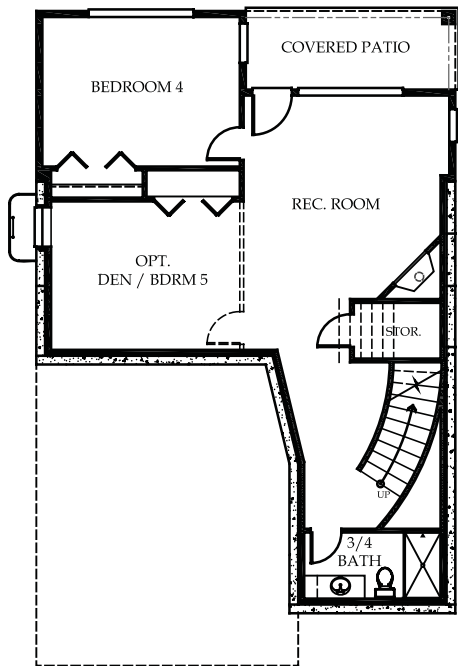

WEST HIGHLANDS PARK

On the Ridge

**NEW
PLAN!**

A

B

Laurelhurst

3,324 Square Feet, 4 Bedrooms, 2 Car Garage, 3.25 Baths, Recreation Room,
Covered Decks with Views of Lake Sammamish

Lower Floor

Main Floor

Upper Floor