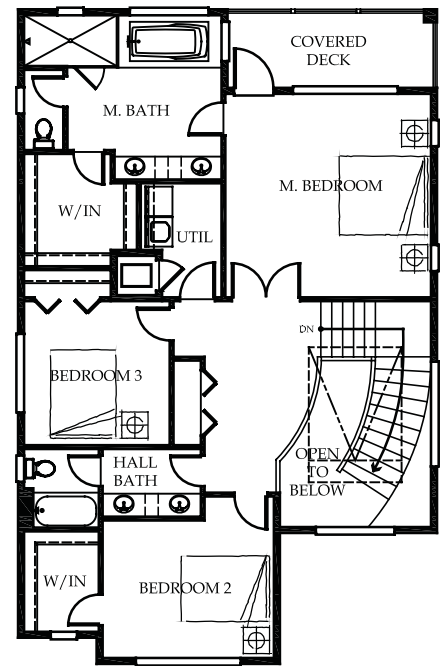

WEST HIGHLANDS PARK

On the Ridge

**NEW
PLAN!**

A

B

Laurelhurst

3,324 Square Feet, 4 Bedrooms, 2 Car Garage, 3.25 Baths, Recreation Room,
Covered Decks with Views of Lake Sammamish

Lower Floor

Main Floor

Upper Floor