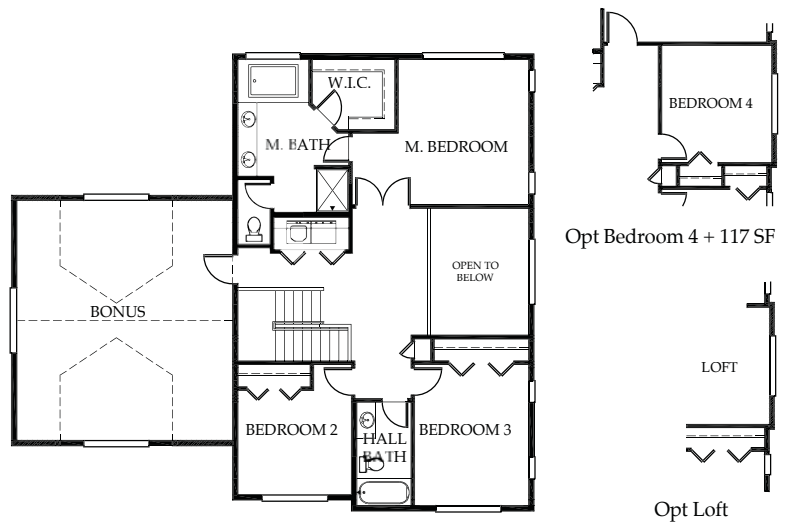

The Saratoga B

2,540 Square Feet

3 bedrooms, 2.5 bathrooms, 2 car garage, Large Bonus

Main Floor

Upper Floor

Bennett Homes is committed to product excellence. We are continually involved in improving our product. Floor plans and renderings are provided for convenience and to assist our valued customers in visualizing their new home. Bennett Homes reserves the right to modify plans, designs, materials and specifications without prior notice. Please consult our sales representative for clarifications and additional information.