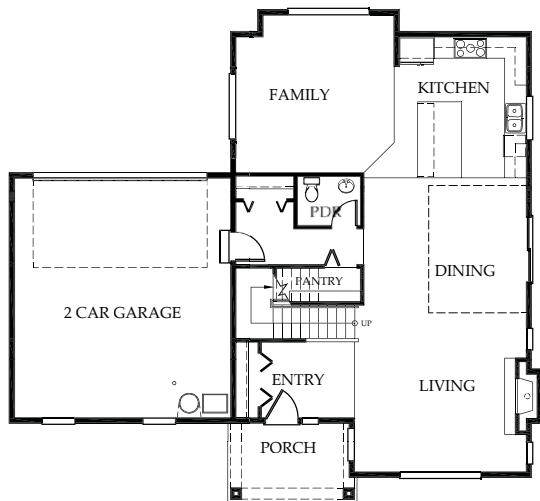

The Saratoga B

2,540 Square Feet

3 bedrooms, 2.5 bathrooms, 2 car garage, Large Bonus

Main Floor

Upper Floor

Bennett Homes is committed to product excellence. We are continually involved in improving our product. Floor plans and renderings are provided for convenience and to assist our valued customers in visualizing their new home. Bennett Homes reserves the right to modify plans, designs, materials and specifications without prior notice. Please consult our sales representative for clarifications and additional information.