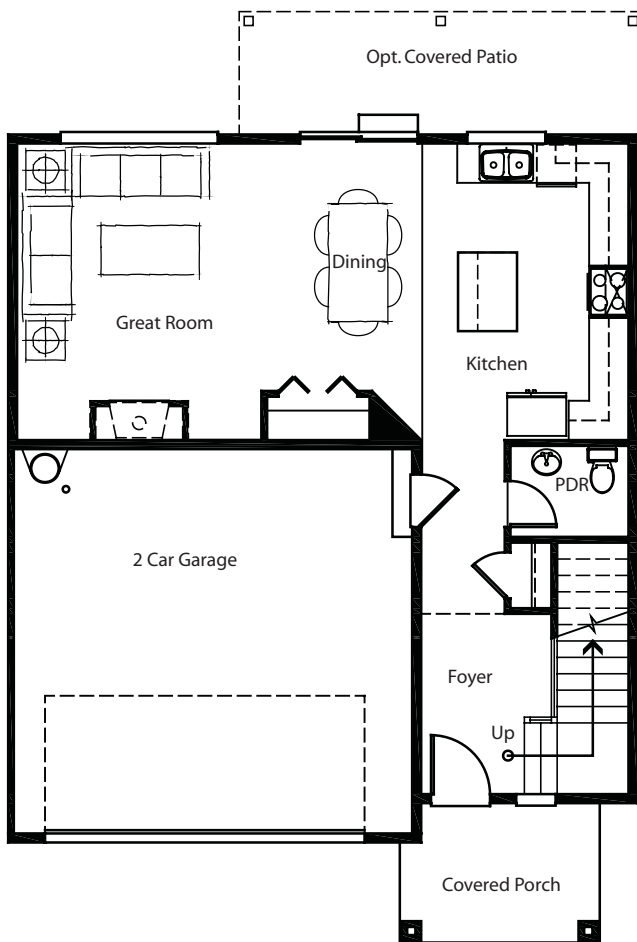

The Sycamore Plan

1742 Square Feet, 4 Bedrooms,
2.5 Baths, Great Room,
Optional Loft, 2 Car Garage

B Elevation

Main Floor

Upper Floor