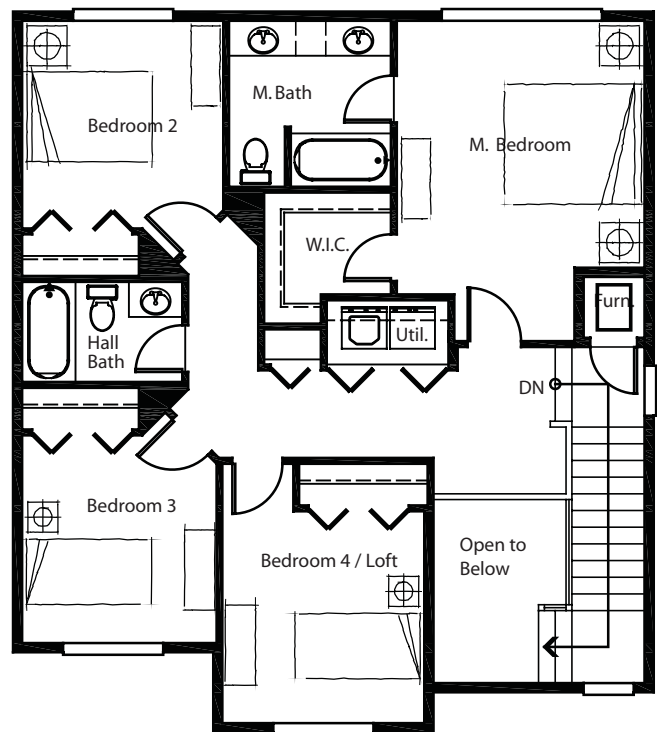

The Sycamore Plan

1742 Square Feet, 4 Bedrooms,
2.5 Baths, Great Room,
Optional Loft, 2 Car Garage

B Elevation

Main Floor

Upper Floor