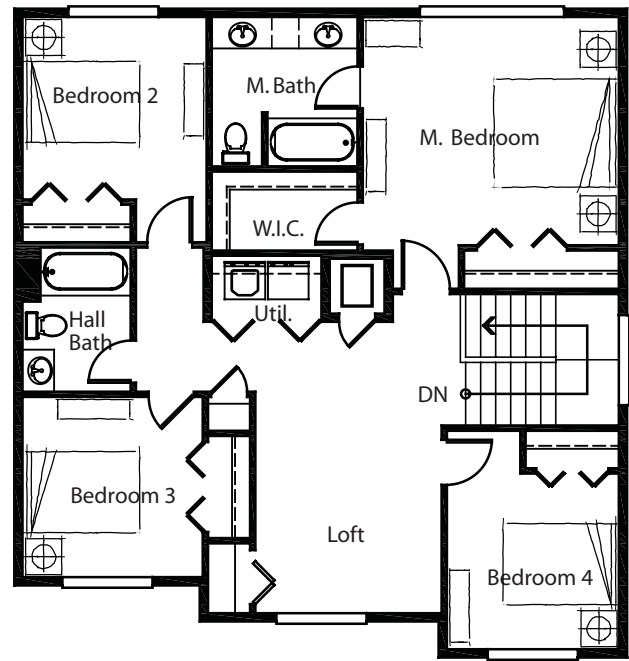

A

B

Juniper

2077 Square Feet, 4 Bedrooms, 2.5 Baths, Great Room, Loft, Formal Living or Dining Room, 2 Car Garage

Main Floor

Upper Floor

Bennett Homes reserves the right to modify plans, designs, materials and specifications without prior notice. Photos used in this piece do not necessarily represent final product. Please consult our sales representative for clarifications and additional information.