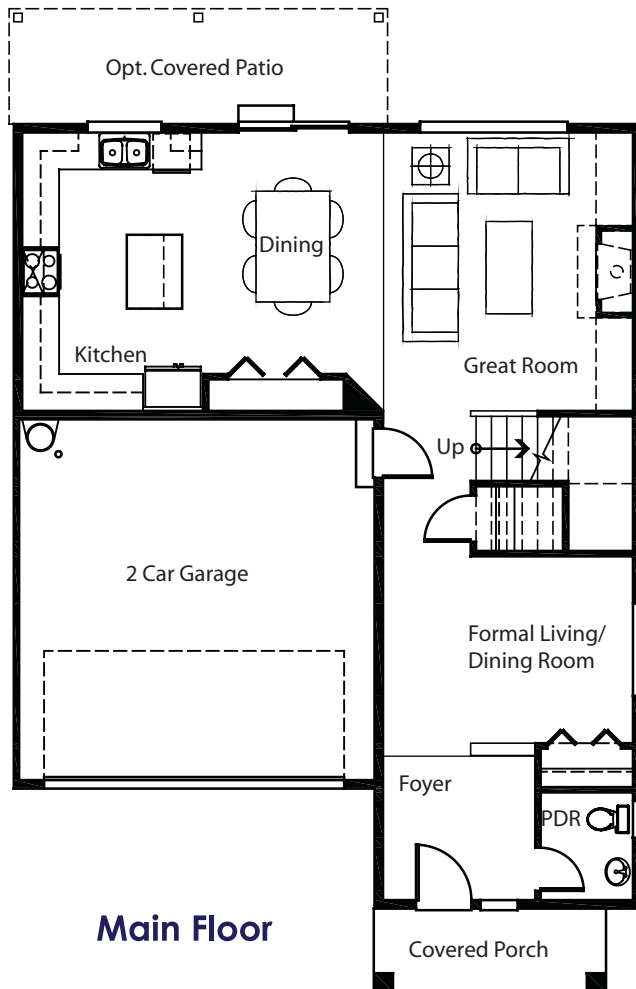

A

B

Juniper

2077 Square Feet, 4 Bedrooms, 2.5 Baths, Great Room, Loft, Formal Living or Dining Room, 2 Car Garage

Main Floor

Upper Floor

Bennett Homes reserves the right to modify plans, designs, materials and specifications without prior notice. Photos used in this piece do not necessarily represent final product. Please consult our sales representative for clarifications and additional information.