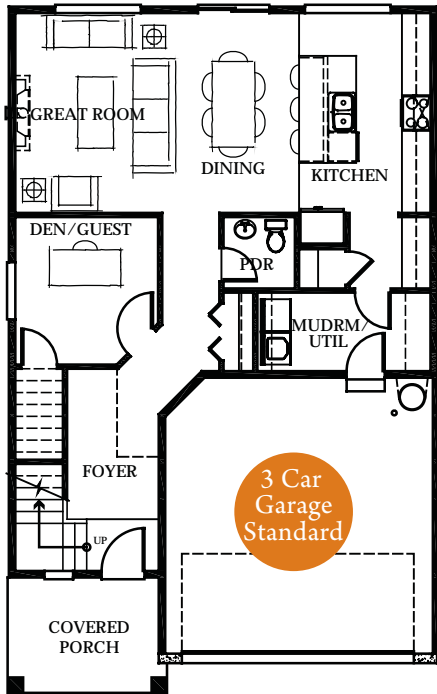

# MEDALLION

Your place in Kent.

A

## THE MONTEREY

2,015 Square Feet, 4 Bedrooms, 2.5 Baths, Den, Great Room, Mud Room/Utility Room on Main Floor, Covered Porch, 3 Car Garage

Main Floor

3rd Car Bay

Upper Floor

Bedroom 4

**BENNETT**  
Homes

[www.BennettHomes.com](http://www.BennettHomes.com)