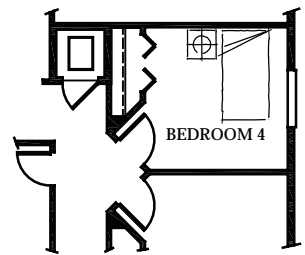

## THE MONTEREY

2,015 Square Feet, 4 Bedrooms, 2.5 Baths, Den, Great Room, Mud Room/Utility Room on Main Floor, Covered Porch, 3 Car Garage

Main Floor

3rd Car Bay

Upper Floor

Bedroom 4

**BENNETT**  
Homes

[www.BennettHomes.com](http://www.BennettHomes.com)