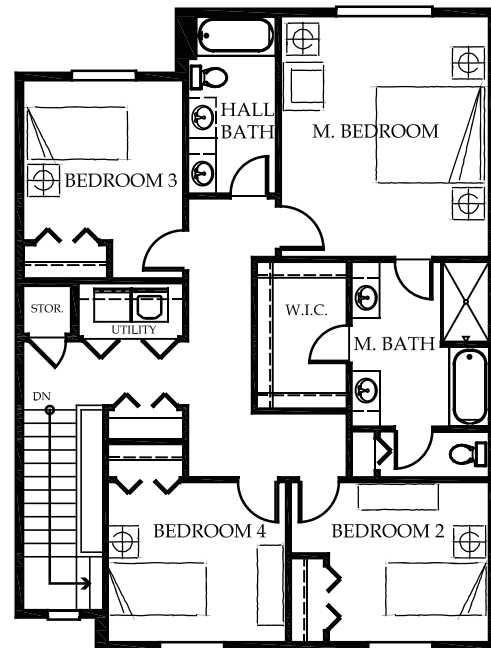

MEDALLION

Your place in Kent.

THE LYNDEN

A

(Shown with 3 Car Garage option, add \$6,000 to base price.)

1,691 Square Feet, 4 Bedrooms, 2.5 Baths, Great Room, Laundry on Second Floor, 3 Car Garage

Main Floor