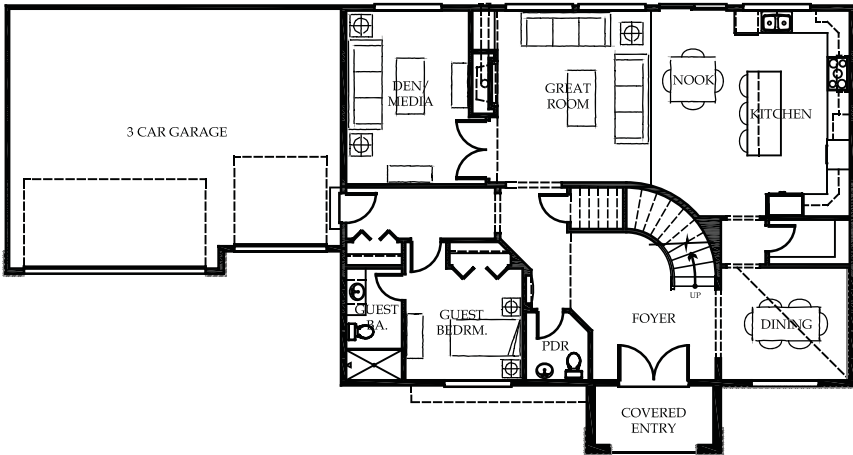

Mulholland

NEW PLAN!

A

AVAILABLE ON LOT 8!

2933 Square Feet, 4 Bedrooms (One is Main Floor Guest/Den, 2.75 Baths, Formal Living and Dining Room, Bonus Room, Upstairs Laundry, 3 Car Garage

Main Floor

Upper Floor