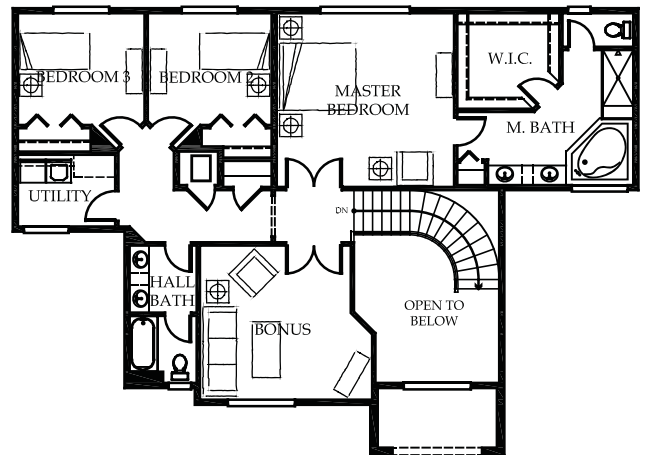

Mulholland

NEW PLAN!

A

AVAILABLE ON LOT 8!

2933 Square Feet, 4 Bedrooms (One is Main Floor Guest/Den, 2.75 Baths, Formal Living and Dining Room, Bonus Room, Upstairs Laundry, 3 Car Garage

Main Floor

Upper Floor