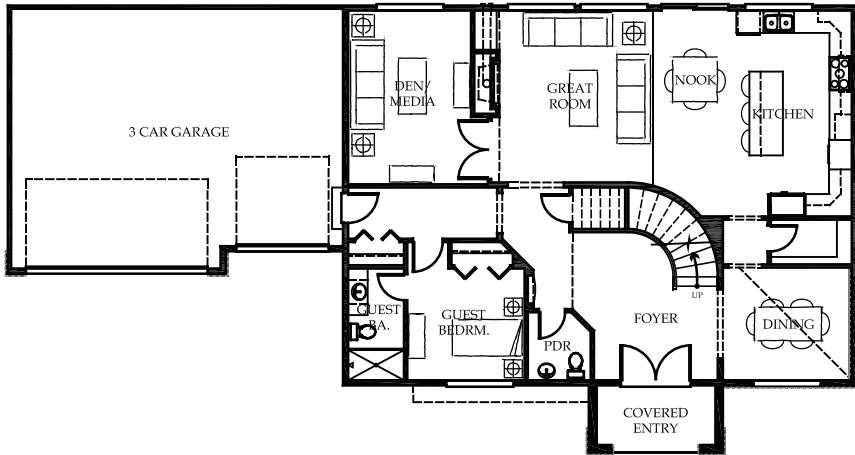

Mulholland

NEW PLAN!

A

AVAILABLE ON LOT 8!

2933 Square Feet, 4 Bedrooms (One is Main Floor Guest/Den, 2.75 Baths, Formal Living and Dining Room, Bonus Room, Upstairs Laundry, 3 Car Garage

Main Floor

Upper Floor