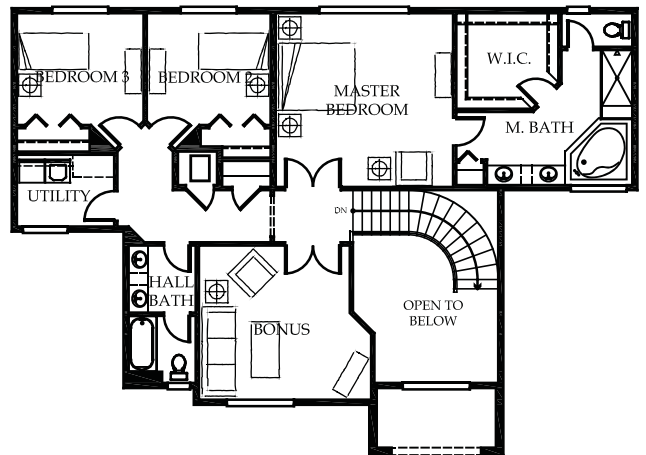

Mulholland

NEW PLAN!

A

AVAILABLE ON LOT 8!

2933 Square Feet, 4 Bedrooms (One is Main Floor Guest/Den, 2.75 Baths, Formal Living and Dining Room, Bonus Room, Upstairs Laundry, 3 Car Garage

Main Floor

Upper Floor