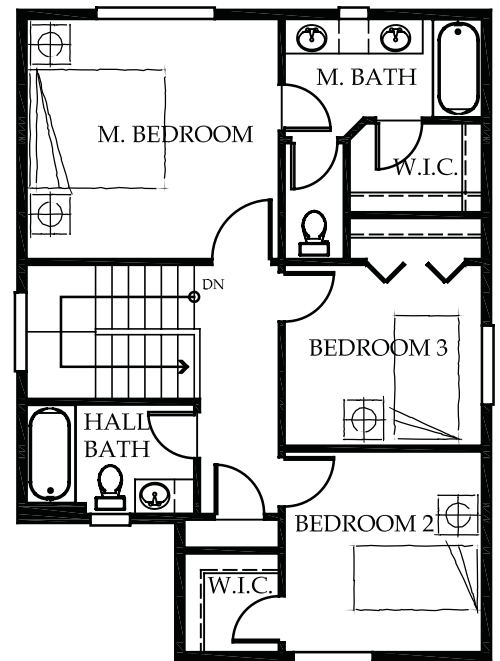

The Kelsey

**NEW
PLAN!**

A

A little more elbow room...

1441 Square Feet, 3 Bedrooms, 2 ½ Baths, Great Room, Laundry/Utility on Main Floor,
2 Car Garage

Main Floor

Upper Floor