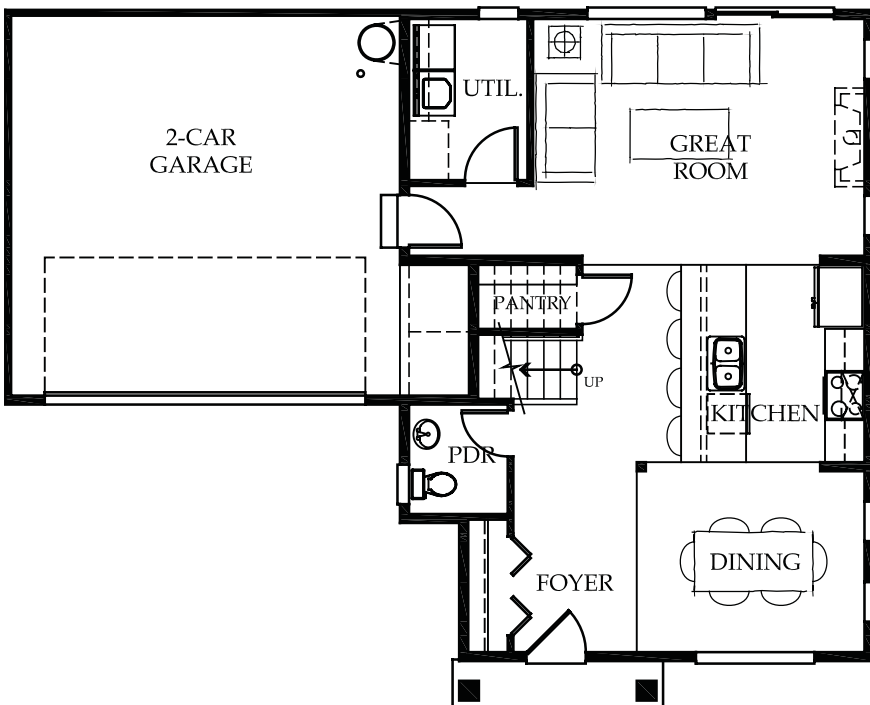

The Kelsey

**NEW
PLAN!**

A

A little more elbow room...

1441 Square Feet, 3 Bedrooms, 2 ½ Baths, Great Room, Laundry/Utility on Main Floor,
2 Car Garage

Main Floor

Upper Floor