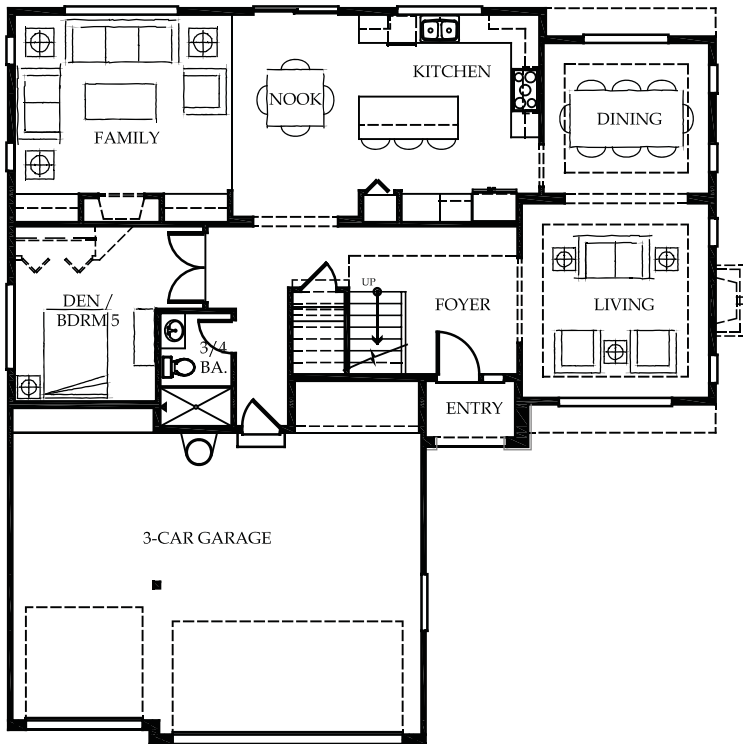

**NEW
PLAN!**

A

Enatai - Front Load

2862 Square Feet, 4 Bedrooms, 2.75 Baths, Formal Living and Dining Room, Bonus Room, Den, Upstairs Laundry, Optional main floor Guest Bedroom, 3 Car Garage

Main Floor

Upper Floor