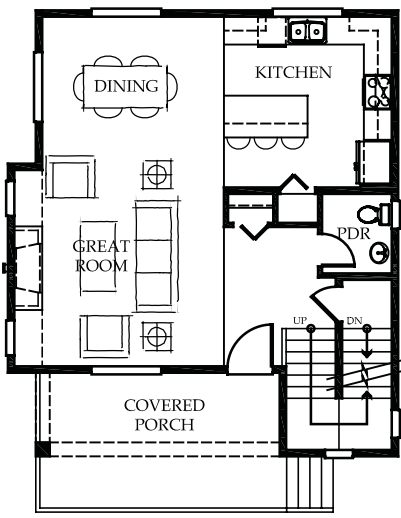

**WEST
HIGHLANDS
PARK**

A

B

Hawthorne

2137 Square Feet, 4 Bedrooms, 3.25 Baths, Utility/Laundry Up, Great Room with Dining Room, Large Covered Porch Facing a Courtyard, 2 Car Garage with Storage Closet

Lower Floor

Main Floor

Upper Floor

Top Floor

Bennett Homes reserves the right to modify plans, designs, materials and specifications without prior notice. Photos used in this piece do not necessarily represent final product. Please consult our sales representative for clarifications and additional information.