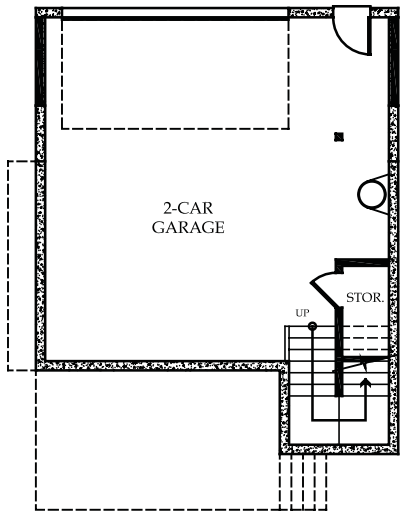

**WEST
HIGHLANDS
PARK**

A

B

Hawthorne

2137 Square Feet, 4 Bedrooms, 3.25 Baths, Utility/Laundry Up, Great Room with Dining Room, Large Covered Porch Facing a Courtyard, 2 Car Garage with Storage Closet

Lower Floor