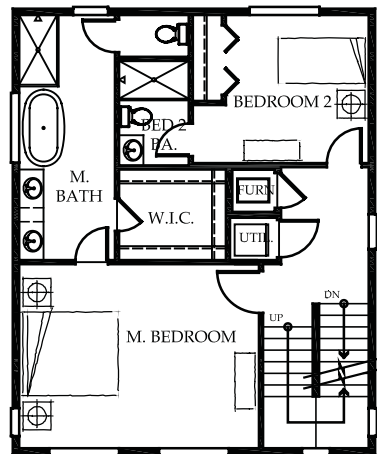

**WEST
HIGHLANDS
PARK**

A

B

Hawthorne

2137 Square Feet, 4 Bedrooms, 3.25 Baths, Utility/Laundry Up, Great Room with Dining Room, Large Covered Porch Facing a Courtyard, 2 Car Garage with Storage Closet

Lower Floor

Main Floor

Upper Floor

Top Floor

Bennett Homes reserves the right to modify plans, designs, materials and specifications without prior notice. Photos used in this piece do not necessarily represent final product. Please consult our sales representative for clarifications and additional information.