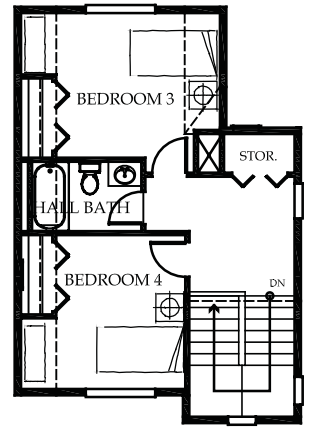

**WEST
HIGHLANDS
PARK**

A

B

Hawthorne

2137 Square Feet, 4 Bedrooms, 3.25 Baths, Utility/Laundry Up, Great Room with Dining Room, Large Covered Porch Facing a Courtyard, 2 Car Garage with Storage Closet

Lower Floor

Main Floor

Upper Floor

Top Floor

Bennett Homes reserves the right to modify plans, designs, materials and specifications without prior notice. Photos used in this piece do not necessarily represent final product. Please consult our sales representative for clarifications and additional information.