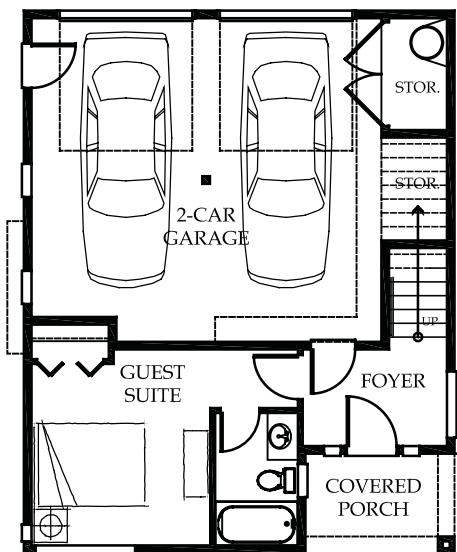

A

B

Grayson

1961 Square Feet, 3 Bedrooms, 3.5 Baths, Great Room,
Covered Porch and Deck, 2 Car Garage, Located in the Heart of West Highlands Park

Lower Floor

Main Floor

Upper Floor