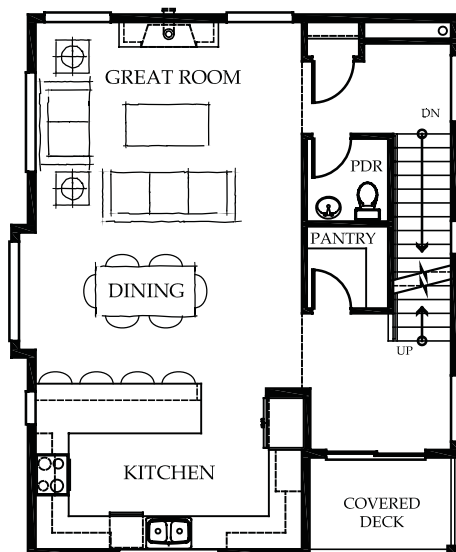

A

B

Grayson

1961 Square Feet, 3 Bedrooms, 3.5 Baths, Great Room,
Covered Porch and Deck, 2 Car Garage, Located in the Heart of West Highlands Park

Lower Floor

Main Floor

Upper Floor