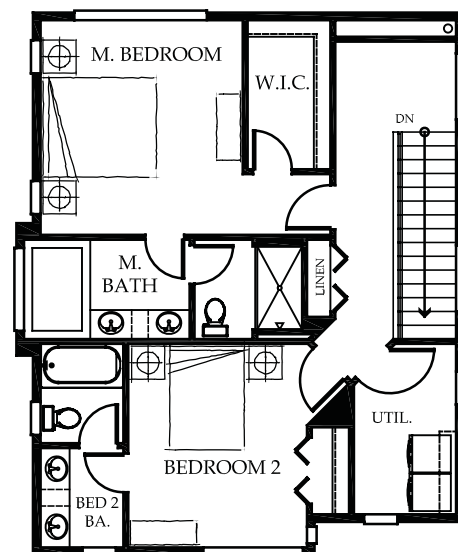

A

B

Grayson

1961 Square Feet, 3 Bedrooms, 3.5 Baths, Great Room,
Covered Porch and Deck, 2 Car Garage, Located in the Heart of West Highlands Park

Lower Floor

Main Floor

Upper Floor