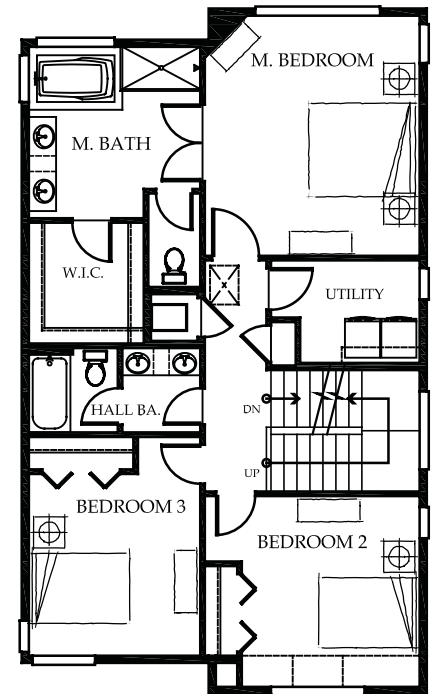

**WEST
HIGHLANDS
PARK**

Broadview

2575 Square Feet, 3 Bedrooms, 2.5 Baths, Great Room, Den, Bonus Room, Covered Porch and Deck, 2 Car Garage, Located in the Heart of West Highlands Park

Lower Floor

Main Floor

Upper Floor

BENNETT
Homes

Bennett Homes reserves the right to modify plans, designs, materials and specifications without prior notice. Photos used in this piece do not necessarily represent final product. Please consult our sales representative for clarifications and additional information.