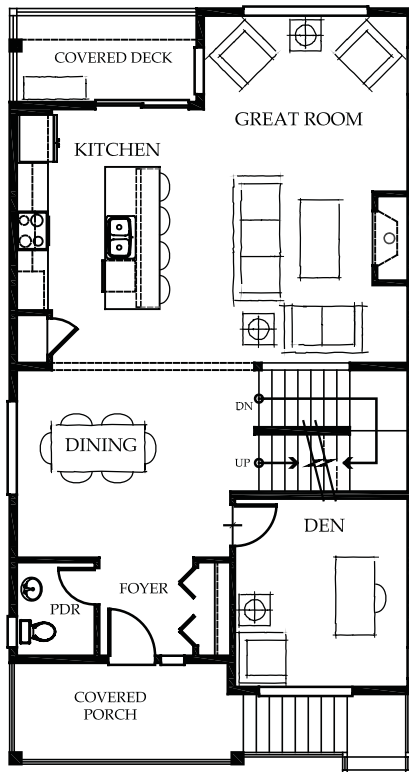

**WEST
HIGHLANDS
PARK**

Broadview

2575 Square Feet, 3 Bedrooms, 2.5 Baths, Great Room, Den, Bonus Room, Covered Porch and Deck, 2 Car Garage, Located in the Heart of West Highlands Park

Lower Floor

Main Floor

Upper Floor

BENNETT
Homes

Bennett Homes reserves the right to modify plans, designs, materials and specifications without prior notice. Photos used in this piece do not necessarily represent final product. Please consult our sales representative for clarifications and additional information.