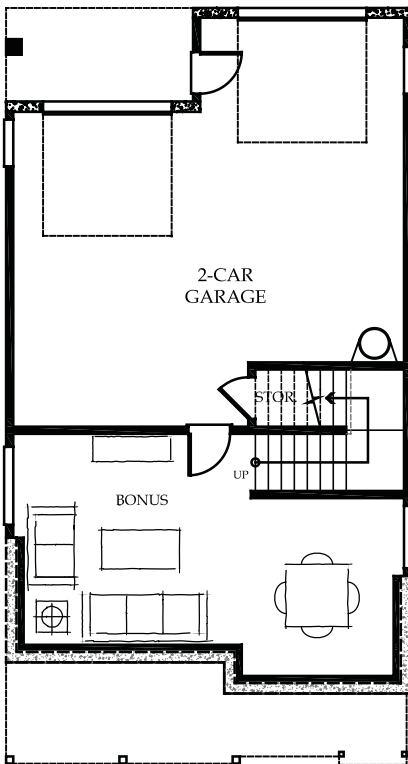

**WEST
HIGHLANDS
PARK**

Broadview

2575 Square Feet, 3 Bedrooms, 2.5 Baths, Great Room, Den, Bonus Room, Covered Porch and Deck, 2 Car Garage, Located in the Heart of West Highlands Park

Lower Floor

Main Floor