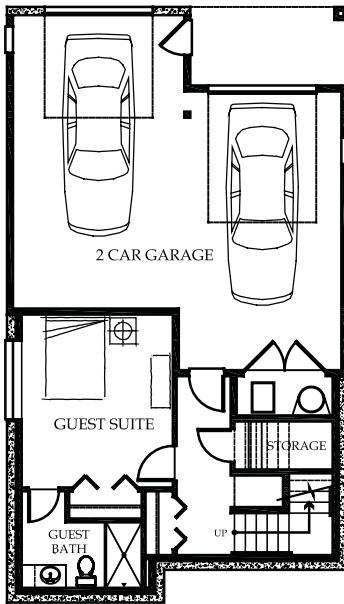

**WEST
HIGHLANDS
PARK**

Alki

2648 Square Feet, 4 Large Bedrooms (Including Lower Level Guest Suite), 3.25 Baths, Utility Up, Great Room, Spacious Kitchen, Covered Front Porch and Rear Deck, 2 Car Garage Located in the Heart of West Highlands Park

Lower Floor

Main Floor

Upper Floor

Bennett Homes reserves the right to modify plans, designs, materials and specifications without prior notice. Photos used in this piece do not necessarily represent final product. Please consult our sales representative for clarifications and additional information.