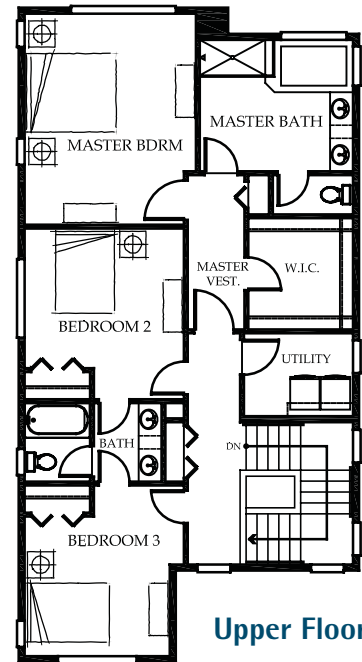

**WEST
HIGHLANDS
PARK**

Alki

2648 Square Feet, 4 Large Bedrooms (Including Lower Level Guest Suite), 3.25 Baths, Utility Up, Great Room, Spacious Kitchen, Covered Front Porch and Rear Deck, 2 Car Garage Located in the Heart of West Highlands Park

Lower Floor

Main Floor

Upper Floor

Bennett Homes reserves the right to modify plans, designs, materials and specifications without prior notice. Photos used in this piece do not necessarily represent final product. Please consult our sales representative for clarifications and additional information.