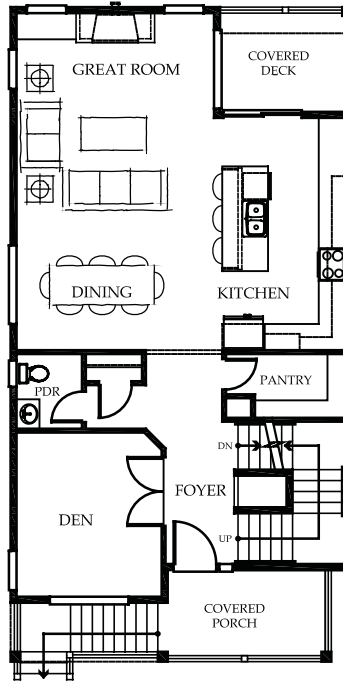

**WEST
HIGHLANDS
PARK**

Alki

2648 Square Feet, 4 Large Bedrooms (Including Lower Level Guest Suite), 3.25 Baths, Utility Up, Great Room, Spacious Kitchen, Covered Front Porch and Rear Deck, 2 Car Garage Located in the Heart of West Highlands Park

Lower Floor

Main Floor

Upper Floor

Bennett Homes reserves the right to modify plans, designs, materials and specifications without prior notice. Photos used in this piece do not necessarily represent final product. Please consult our sales representative for clarifications and additional information.