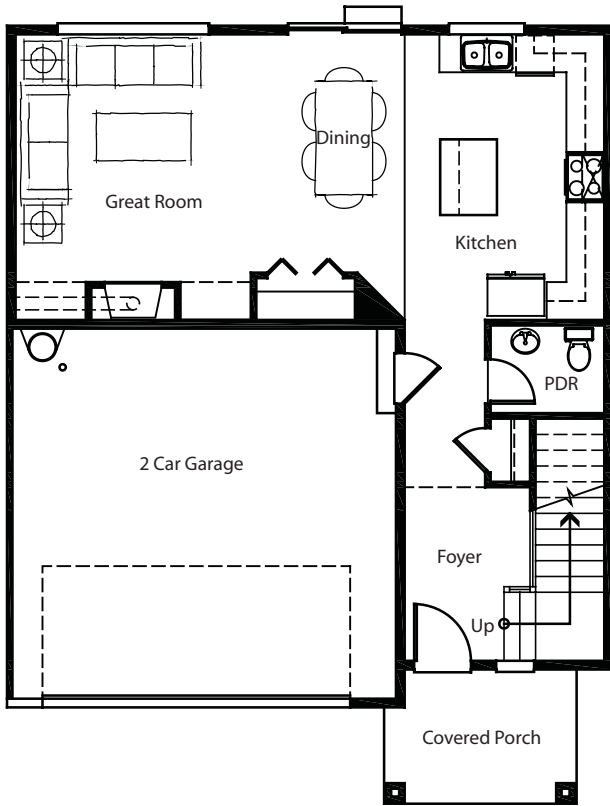

A

B

# Sycamore

1742 Square Feet, 3 Bedrooms, 2.5 Baths, Great Room, Loft, 2 Car Garage

Main Floor

Upper Floor

Bennett Homes reserves the right to modify plans, designs, materials and specifications without prior notice. Photos used in this piece do not necessarily represent final product. Please consult our sales representative for clarifications and additional information.