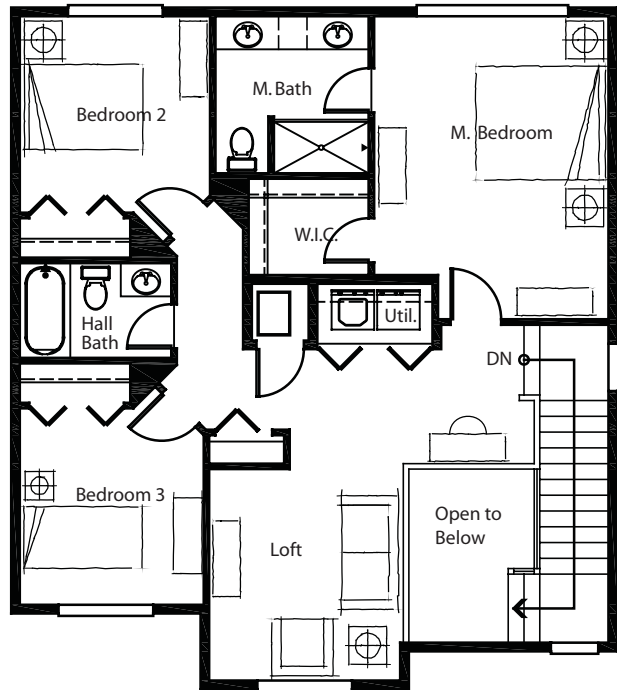

A

B

# Sycamore

1742 Square Feet, 3 Bedrooms, 2.5 Baths, Great Room, Loft, 2 Car Garage

Main Floor

Upper Floor

Bennett Homes reserves the right to modify plans, designs, materials and specifications without prior notice. Photos used in this piece do not necessarily represent final product. Please consult our sales representative for clarifications and additional information.