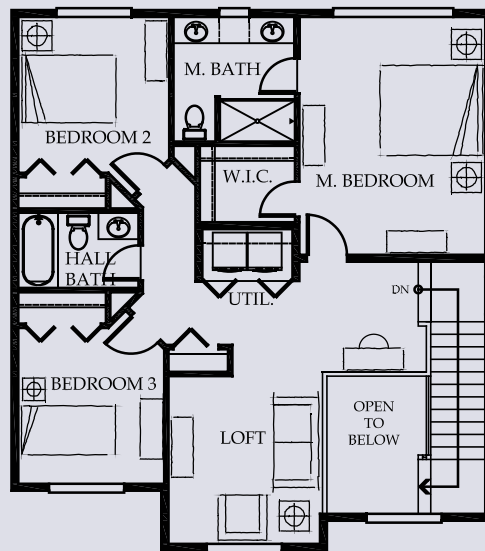

Sycamore

1750 Square Feet

3 Bedrooms 2.5 Bathrooms 2 Garage

Main Floor

Upper Floor

- ✓ 3 bedrooms
- ✓ 2.5 bathrooms
- ✓ Great room
- ✓ Loft
- ✓ 2 car garage
- ✓ Private master suite
- ✓ Covered front porch

STANDARD LUXURY INCLUSIONS

- ✓ Granite slab in kitchen and master bath
- ✓ 4 piece master bath featuring "vessel style" vanity bowls
- ✓ 4 piece stainless steel kitchen including 30" gas range, extra large capacity oven, under cabinet range hood, dishwasher and built-in microwave
- ✓ Front and rear landscaping
- ✓ Attractive timber-look flooring on main floor
- ✓ Fireplace with mantle
- ✓ Designer lighting