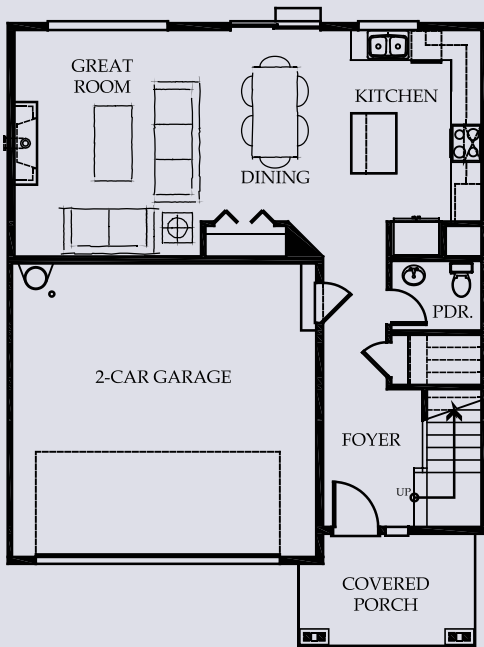

Sycamore

1750 Square Feet

3 Bedrooms 2.5 Bathrooms 2 Garage

Main Floor

Upper Floor

- ✓ 3 bedrooms
- ✓ 2.5 bathrooms
- ✓ Great room
- ✓ Loft
- ✓ 2 car garage
- ✓ Private master suite
- ✓ Covered front porch

STANDARD LUXURY INCLUSIONS

- ✓ Granite slab in kitchen and master bath
- ✓ 4 piece master bath featuring "vessel style" vanity bowls
- ✓ 4 piece stainless steel kitchen including 30" gas range, extra large capacity oven, under cabinet range hood, dishwasher and built-in microwave
- ✓ Front and rear landscaping
- ✓ Attractive timber-look flooring on main floor
- ✓ Fireplace with mantle
- ✓ Designer lighting