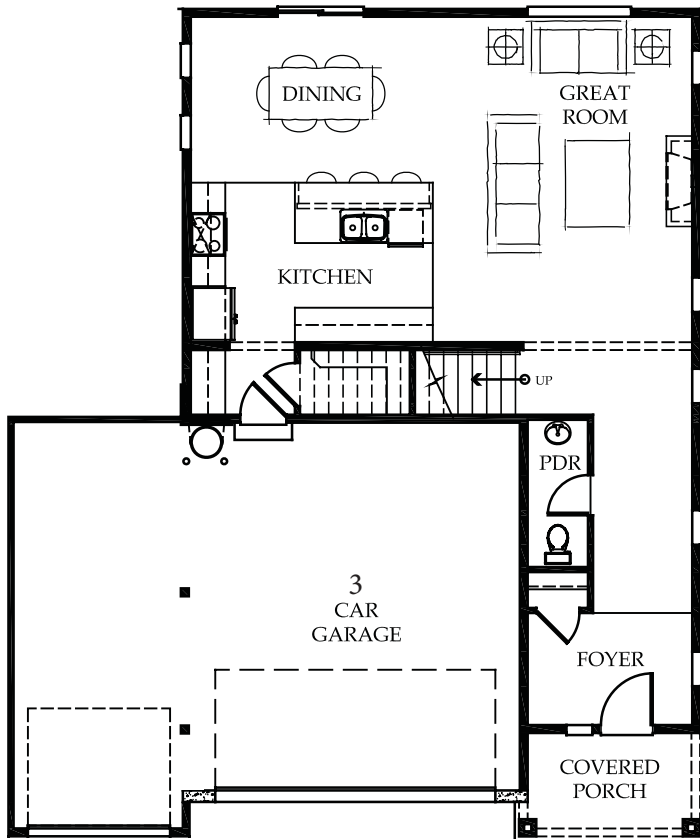

## THE PORTSMOUTH *A little more elbow room!*

2162 Square Feet, 4 bedroom, 2.5 baths, spacious, open, main floor design with great room, utility room on second floor, 3 car garage

**Main Floor**

**Upper Floor**