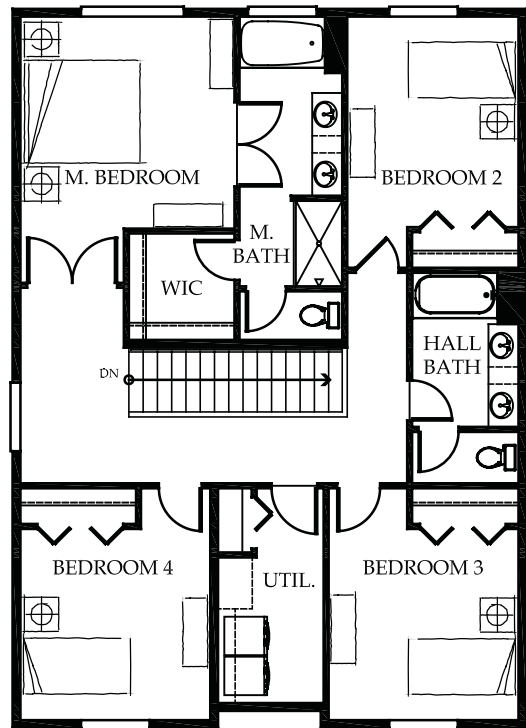

## THE PORTSMOUTH *A little more elbow room!*

2162 Square Feet, 4 bedroom, 2.5 baths, spacious, open, main floor design with great room, utility room on second floor, 3 car garage

**Main Floor**

**Upper Floor**