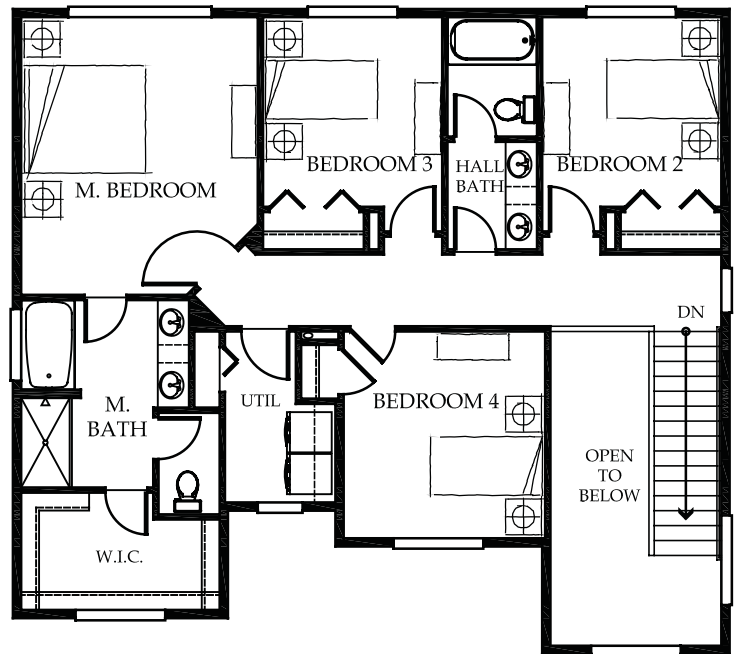

## THE HARTFORD *Cozy yet classic!*

2,080 Square Feet, 4 Bedrooms, 2.5 Baths, Great Room, Covered Front Porch, 3 Car Garage

**Main Floor**

**Upper Floor**

[www.BennettHomes.com](http://www.BennettHomes.com)