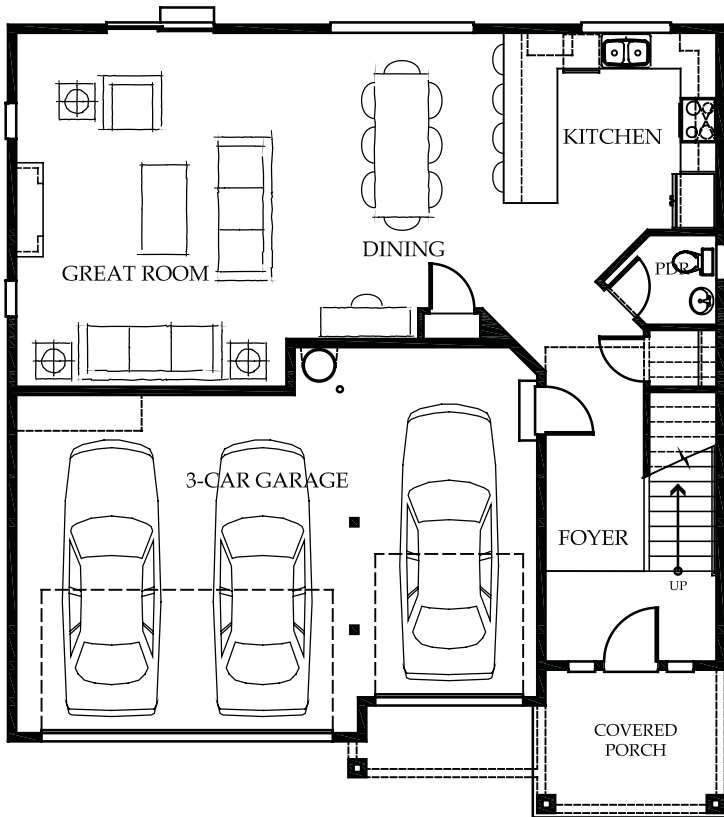

## THE HARTFORD *Cozy yet classic!*

2,080 Square Feet, 4 Bedrooms, 2.5 Baths, Great Room, Covered Front Porch, 3 Car Garage

**Main Floor**

**Upper Floor**

[www.BennettHomes.com](http://www.BennettHomes.com)