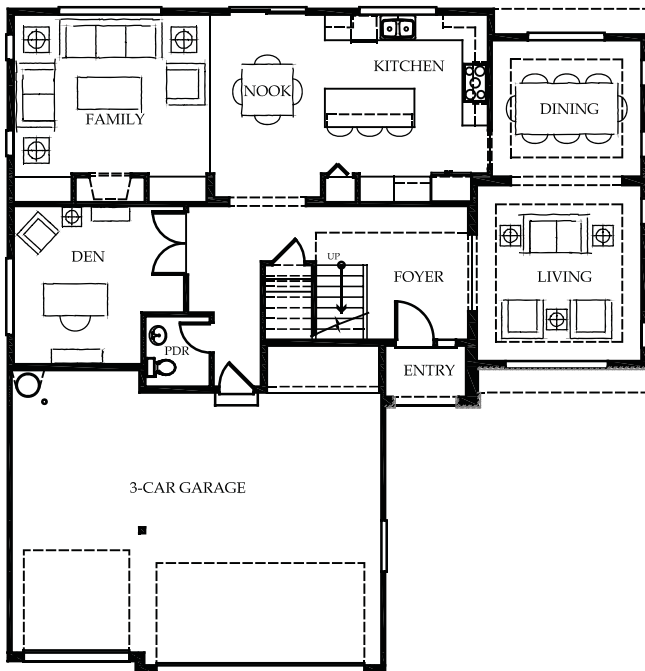

A

Enatai

2924 Square Feet, 4 Bedrooms, 2.5 Baths, Formal Living and Dining Room, Bonus Room, Den, Upstairs Laundry, 3 Car Garage

Main Floor

Upper Floor

Bennett Homes reserves the right to modify plans, designs, materials and specifications without prior notice. Photos used in this piece do not necessarily represent final product. Please consult our sales representative for clarifications and additional information.