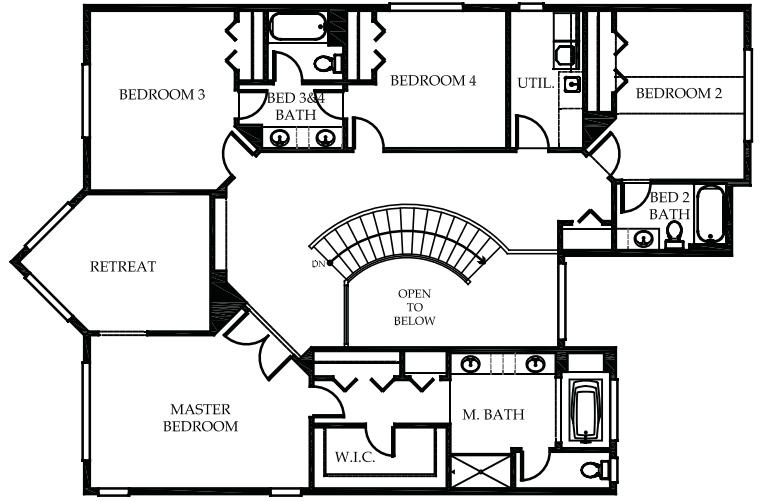

A

B

# Chesapeake

3385 Square Feet, 4 Bedrooms, 3.5 Bath, Master Retreat, Great Room, Formal Dining, Den, Covered Porch, 3 Car Garage

Main Floor

Upper Floor

Bennett Homes reserves the right to modify plans, designs, materials and specifications without prior notice. Photos used in this piece do not necessarily represent final product. Please consult our sales representative for clarifications and additional information.