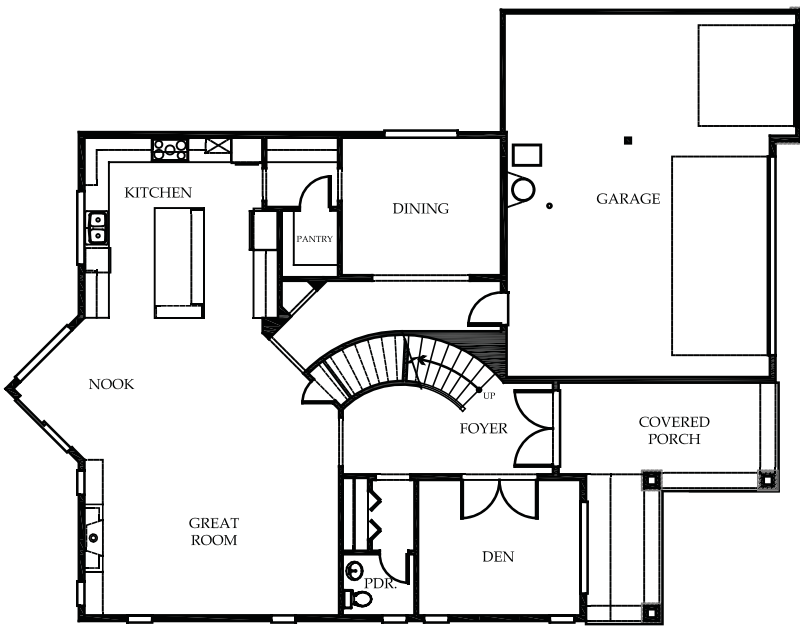

A

B

# Chesapeake

3385 Square Feet, 4 Bedrooms, 3.5 Bath, Master Retreat, Great Room, Formal Dining, Den, Covered Porch, 3 Car Garage

Main Floor

Upper Floor

Bennett Homes reserves the right to modify plans, designs, materials and specifications without prior notice. Photos used in this piece do not necessarily represent final product. Please consult our sales representative for clarifications and additional information.