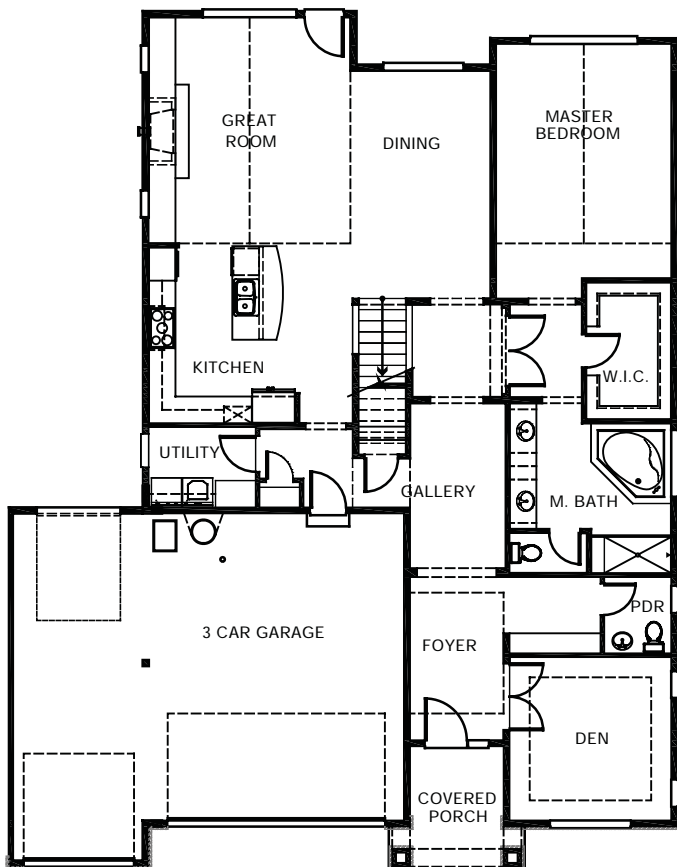

The Pinnacle Collection

The Shoreline

2,945 Square Feet

3 Bedrooms, 3.5 Baths, 3 Car Garage, Den, Loft

Main Floor

Upper Floor

Guest Suite On Main Instead of Den

Bedroom 4 on Upper Instead of Loft