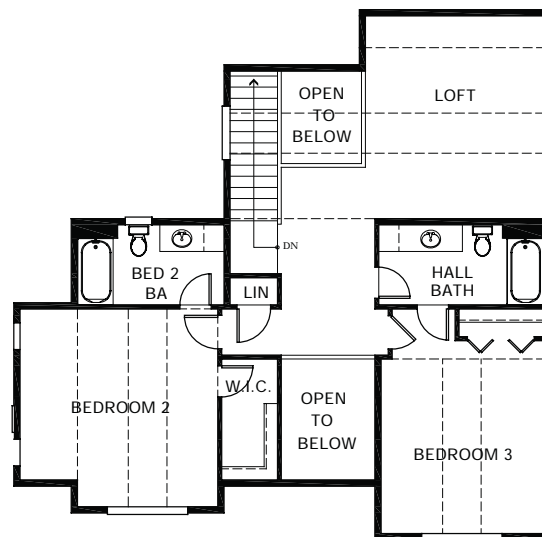

The Pinnacle Collection

The Shoreline

2,945 Square Feet

3 Bedrooms, 3.5 Baths, 3 Car Garage, Den, Loft

Main Floor

Upper Floor

Guest Suite On Main Instead of Den

Bedroom 4 on Upper Instead of Loft