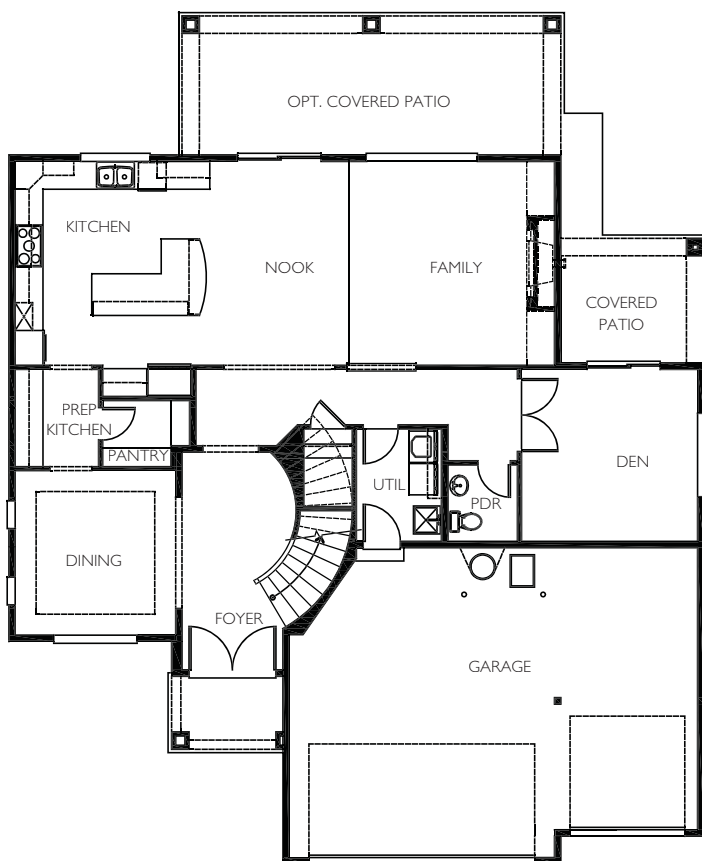

The Pinnacle Collection

The Preswick

3,126 Square Feet

4 Bedrooms, 2.5 Baths, 3 Car Garage, Den

Main Floor

Upper Floor

Bennett Homes reserves the right to modify plans, designs, materials and specifications without prior notice. Photos used in this piece do not necessarily represent final product. Please consult our sales representative for clarifications and additional information.