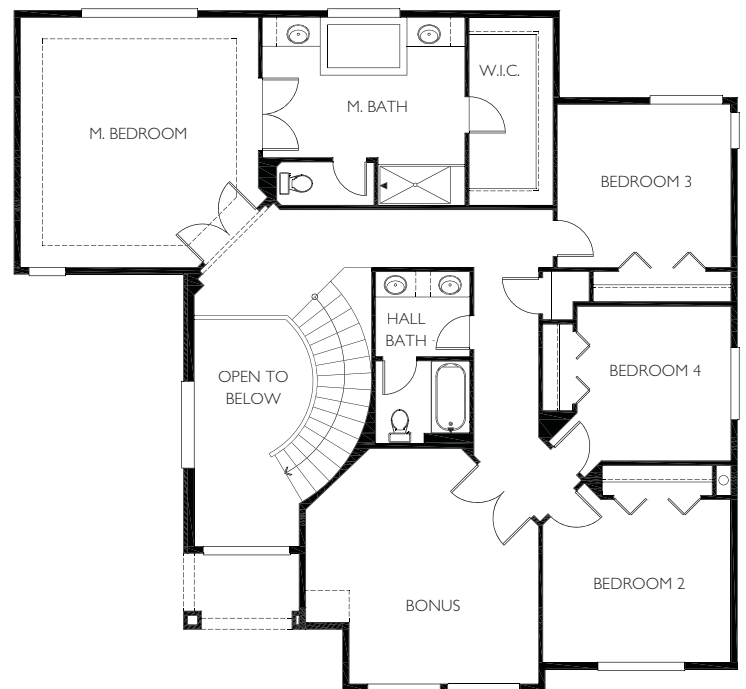

The Pinnacle Collection

The Preswick

3,126 Square Feet

4 Bedrooms, 2.5 Baths, 3 Car Garage, Den

Main Floor

Upper Floor

Bennett Homes reserves the right to modify plans, designs, materials and specifications without prior notice. Photos used in this piece do not necessarily represent final product. Please consult our sales representative for clarifications and additional information.