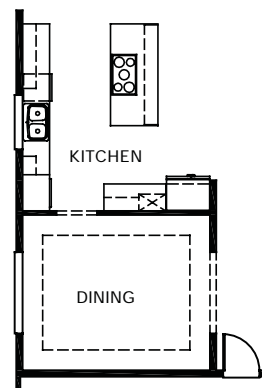

The Pinnacle Collection

The Decatur

2,491 Square Feet

3 Bedrooms, 2.75 Baths, 2 Car Garage, Den

Main Floor

Upper Floor

Guest Instead of Den

Bonus Instead of Open Space

Dining Instead of Den

Loft Instead of Open Space with Master Bedroom Deck

Options

Bennett Homes reserves the right to modify plans, designs, materials and specifications without prior notice. Photos used in this piece do not necessarily represent final product. Please consult our sales representative for clarifications and additional information.