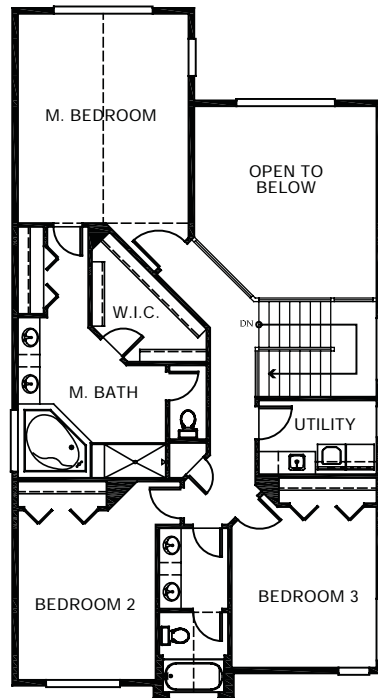

The Pinnacle Collection

The Decatur

2,491 Square Feet

3 Bedrooms, 2.75 Baths, 2 Car Garage, Den

Main Floor

Upper Floor

Guest Instead of Den

Bonus Instead of Open Space

Dining Instead of Den

Loft Instead of Open Space with Master Bedroom Deck

Options

Bennett Homes reserves the right to modify plans, designs, materials and specifications without prior notice. Photos used in this piece do not necessarily represent final product. Please consult our sales representative for clarifications and additional information.