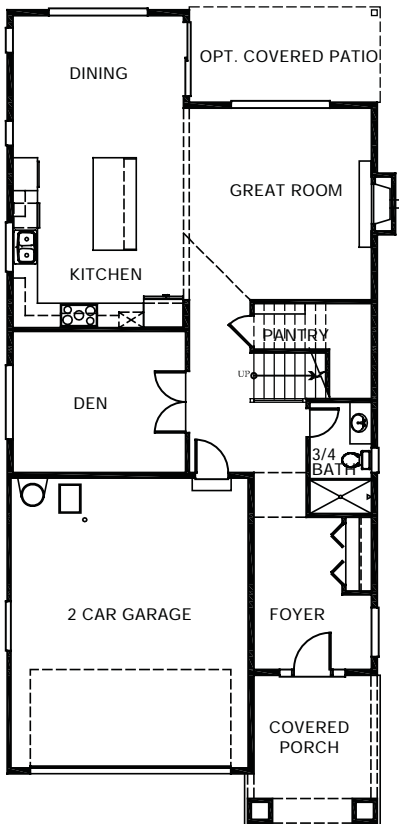

The Pinnacle Collection

The Decatur

2,491 Square Feet

3 Bedrooms, 2.75 Baths, 2 Car Garage, Den

Main Floor

Upper Floor

Guest Instead of Den

Bonus Instead of Open Space

Dining Instead of Den

Loft Instead of Open Space with Master Bedroom Deck

Options

Bennett Homes reserves the right to modify plans, designs, materials and specifications without prior notice. Photos used in this piece do not necessarily represent final product. Please consult our sales representative for clarifications and additional information.