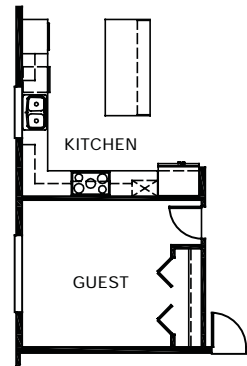

The Pinnacle Collection

The Decatur

2,491 Square Feet

3 Bedrooms, 2.75 Baths, 2 Car Garage, Den

Main Floor

Upper Floor

Guest Instead of Den

Bonus Instead of Open Space

Dining Instead of Den

Loft Instead of Open Space with Master Bedroom Deck

Options

Bennett Homes reserves the right to modify plans, designs, materials and specifications without prior notice. Photos used in this piece do not necessarily represent final product. Please consult our sales representative for clarifications and additional information.