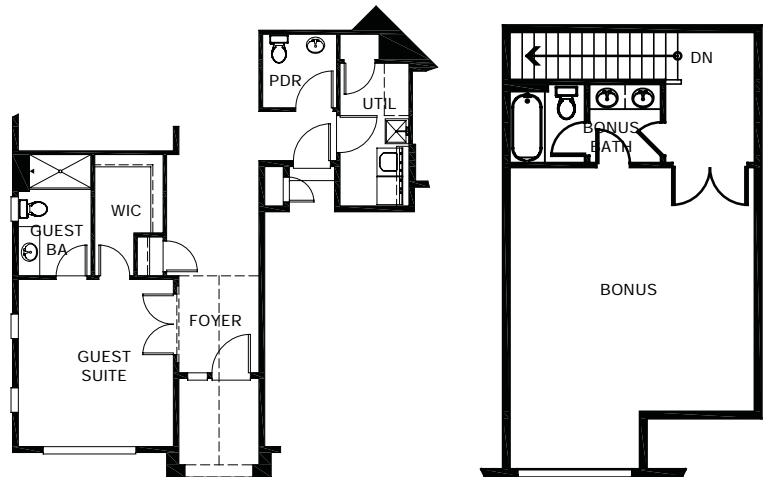

The Pinnacle Collection

The Cypress

2,505 Square Feet

3 Bedrooms, 2.5 Baths, 3 Car Garage, Bonus, Patio

Main Floor

Optional Guest Suite
Instead of Den
Add 105 Square Feet

Optional Bonus Room
On Upper Floor
Add 487 Square Feet