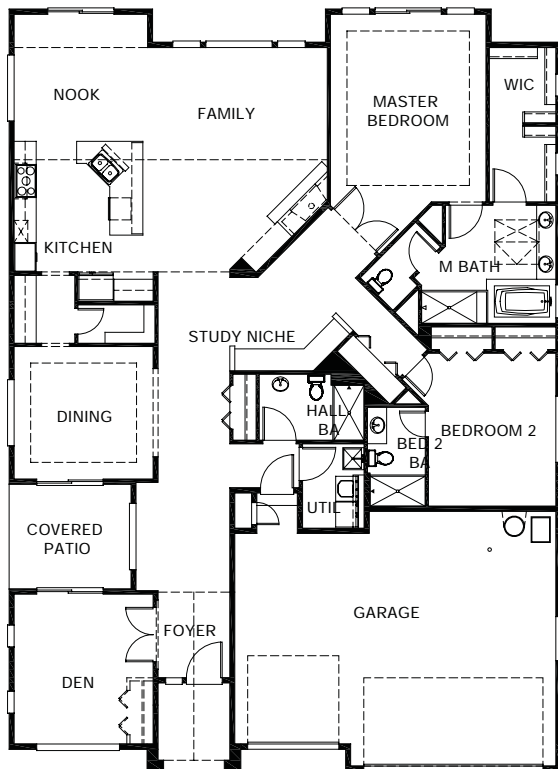

The Pinnacle Collection

The Cypress

2,505 Square Feet

3 Bedrooms, 2.5 Baths, 3 Car Garage, Bonus, Patio

Main Floor

Optional Guest Suite
Instead of Den
Add 105 Square Feet

Optional Bonus Room
On Upper Floor
Add 487 Square Feet