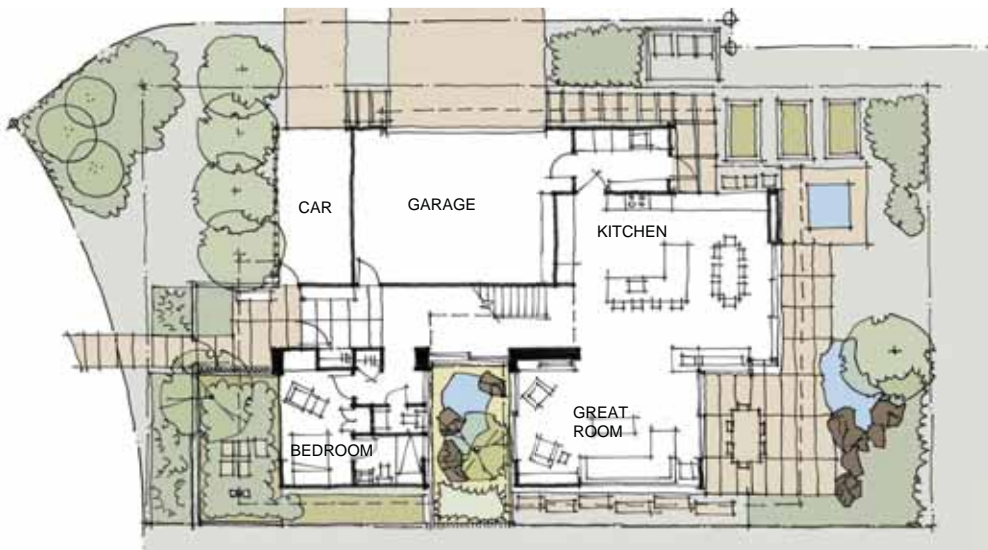

The Mitate Collection

The Tisané

2,550 Square Feet

4 Bedrooms, 3.25 Baths, Great Room, Loft, 2 Car Garage, Carport

Main Floor

Upper Floor

Bennett Homes reserves the right to modify plans, designs, materials and specifications without prior notice. Photos used in this piece do not necessarily represent final product. Please consult our sales representative for clarifications and additional information.