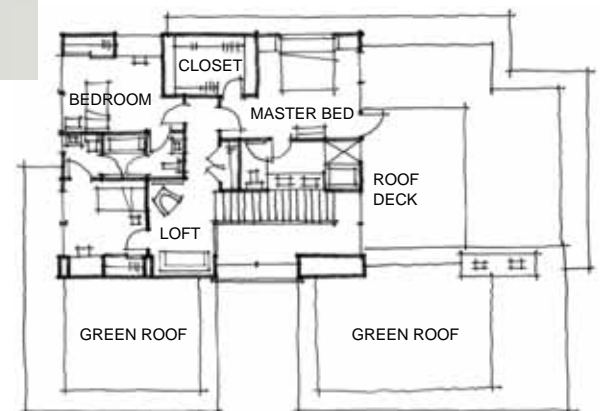

The Mitate Collection

The Tisané

2,550 Square Feet

4 Bedrooms, 3.25 Baths, Great Room, Loft, 2 Car Garage, Carport

Main Floor

Upper Floor

Bennett Homes reserves the right to modify plans, designs, materials and specifications without prior notice. Photos used in this piece do not necessarily represent final product. Please consult our sales representative for clarifications and additional information.