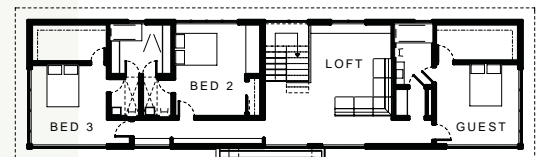

## The Sorrel

2,644 Square Feet    4 Bedrooms, 3.25 Baths, Great Room, Loft, 2 Car Garage, Carport

Main Floor

Upper Floor

Bennett Homes reserves the right to modify plans, designs, materials and specifications without prior notice. Photos used in this piece do not necessarily represent final product. Please consult our sales representative for clarifications and additional information.