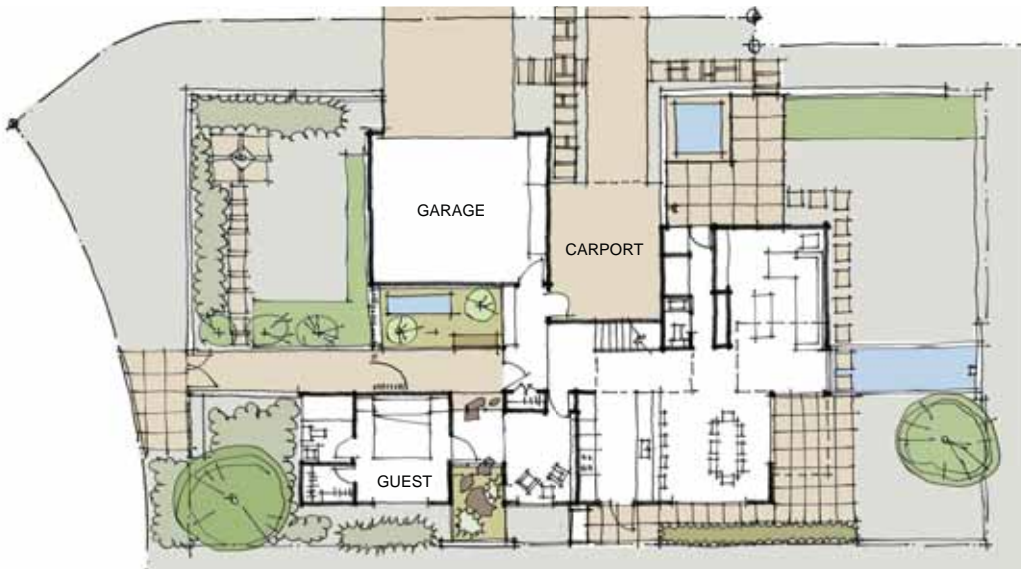

The Mitate Collection

The Cascabêl

2,486 Square Feet 4 Bedrooms, 3.25 Baths, Great Room, Loft, 2 Car Garage, Carport

Main Floor

Upper Floor

Bennett Homes reserves the right to modify plans, designs, materials and specifications without prior notice. Photos used in this piece do not necessarily represent final product. Please consult our sales representative for clarifications and additional information.