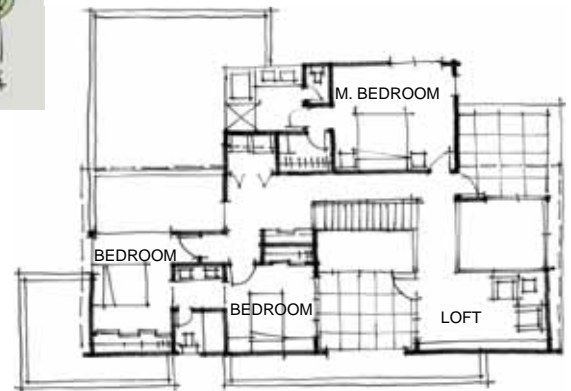

The Mitate Collection

The Cascabêl

2,486 Square Feet 4 Bedrooms, 3.25 Baths, Great Room, Loft, 2 Car Garage, Carport

Main Floor

Upper Floor

Bennett Homes reserves the right to modify plans, designs, materials and specifications without prior notice. Photos used in this piece do not necessarily represent final product. Please consult our sales representative for clarifications and additional information.