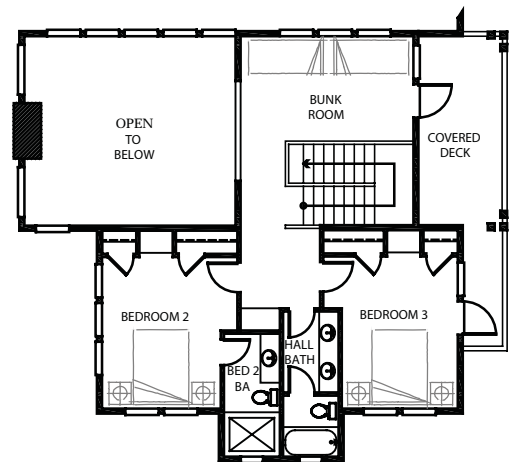

## The Equinox

2,822 Square Feet

3 Bedrooms, 3.25 Baths, 2 Car Garage, Den, Bunk Rm

Main Floor

Upper Floor

Bennett Homes reserves the right to modify plans, designs, materials and specifications without prior notice. Photos used in this piece do not necessarily represent final product. Please consult our sales representative for clarifications and additional information.