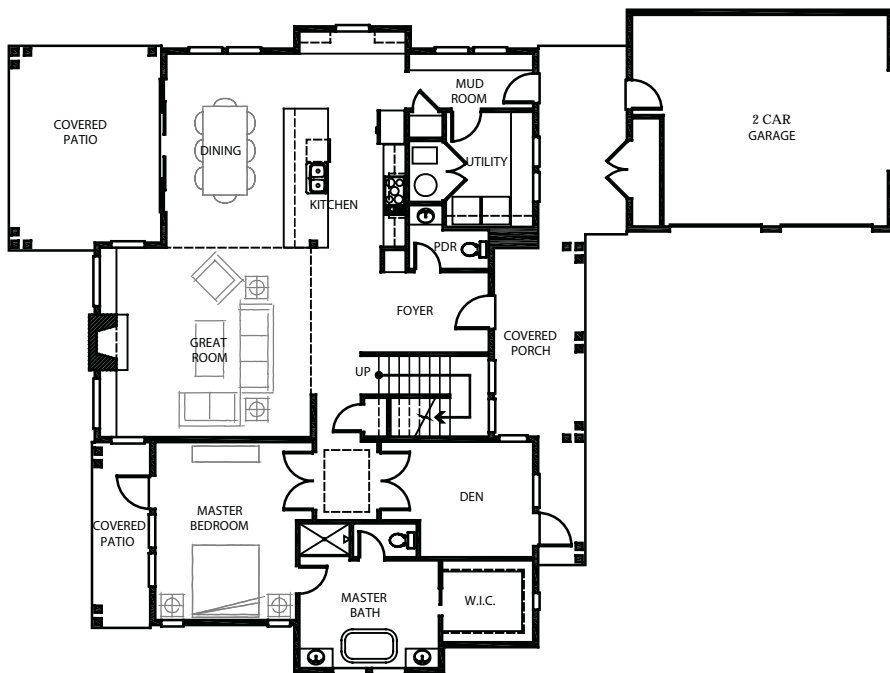

# The Cascade Collection

## The Equinox

2,822 Square Feet

3 Bedrooms, 3.25 Baths, 2 Car Garage, Den, Bunk Rm

Main Floor

Upper Floor

Bennett Homes reserves the right to modify plans, designs, materials and specifications without prior notice. Photos used in this piece do not necessarily represent final product. Please consult our sales representative for clarifications and additional information.