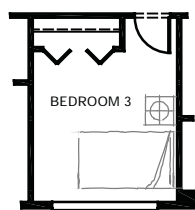

The Cascade Collection

The Yellow Hill

1,614 Square Feet

2 Bedrooms, 2 Baths, 2 Car Garage, Den, Covered Patio

Main Floor

Opt. Bed 3

Opt. Bunk Room

Bennett Homes reserves the right to modify plans, designs, materials and specifications without prior notice. Photos used in this piece do not necessarily represent final product. Please consult our sales representative for clarifications and additional information.