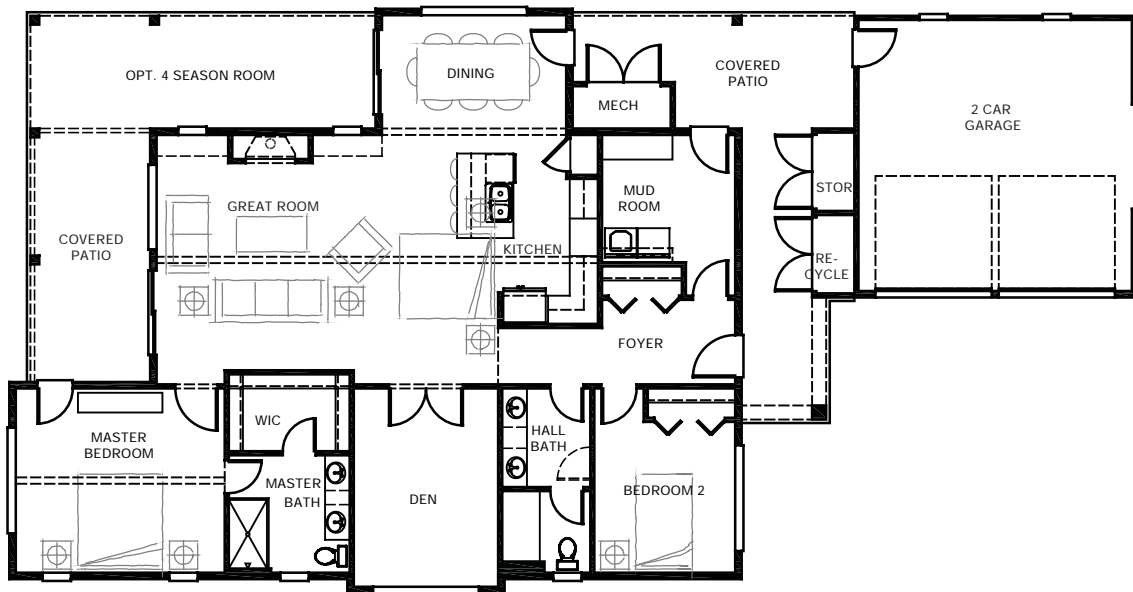

The Cascade Collection

The Yellow Hill

1,614 Square Feet

2 Bedrooms, 2 Baths, 2 Car Garage, Den, Covered Patio

Main Floor

Opt. Bed 3

Opt. Bunk Room

Bennett Homes reserves the right to modify plans, designs, materials and specifications without prior notice. Photos used in this piece do not necessarily represent final product. Please consult our sales representative for clarifications and additional information.