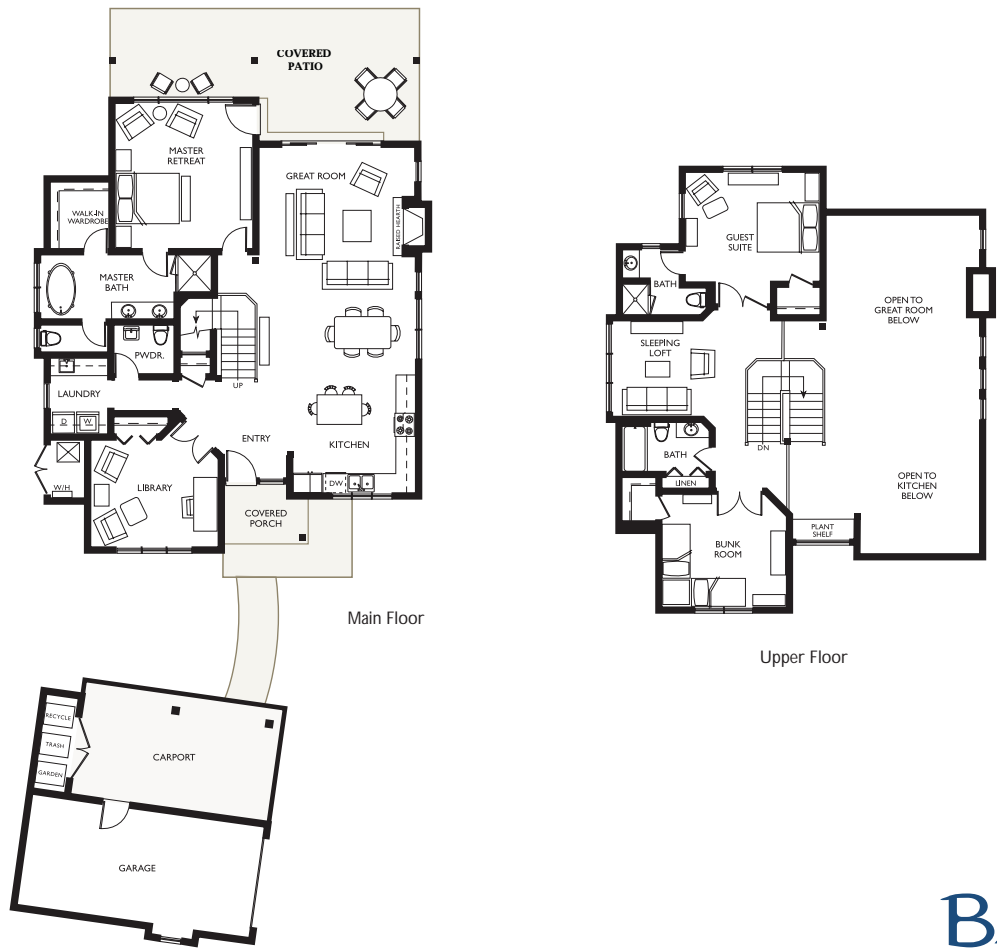

The Cascade Collection

The Miller Peak 2,255 Square Feet 3 Bedrooms, 3.25 Baths, 1 Car Garage, 1 Car port, Den, Covered Patio

Bennett Homes reserves the right to modify plans, designs, materials and specifications without prior notice. Photos used in this piece do not necessarily represent final product. Please consult our sales representative for clarifications and additional information.