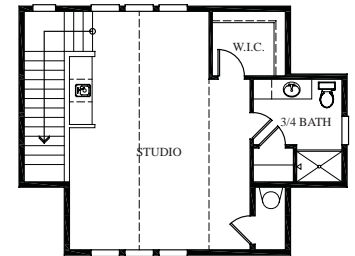

The Cascade Collection

The Davis Peak

2,523 Square Feet

3 Bedrooms, 2.5 Baths, 2 Car Garage, Den, Covered Porch

Studio Above
Garage

Main Floor

Bennett Homes reserves the right to modify plans, designs, materials and specifications without prior notice. Photos used in this piece do not necessarily represent final product. Please consult our sales representative for clarifications and additional information.