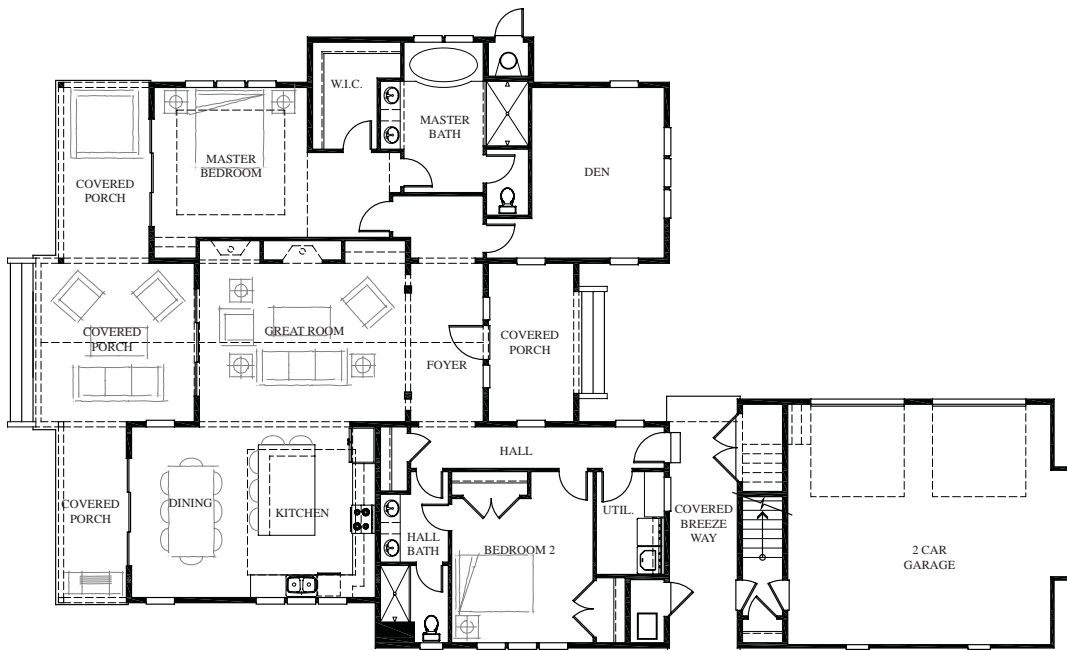

The Cascade Collection

The Davis Peak

2,523 Square Feet

3 Bedrooms, 2.5 Baths, 2 Car Garage, Den, Covered Porch

Studio Above
Garage

Main Floor

Bennett Homes reserves the right to modify plans, designs, materials and specifications without prior notice. Photos used in this piece do not necessarily represent final product. Please consult our sales representative for clarifications and additional information.